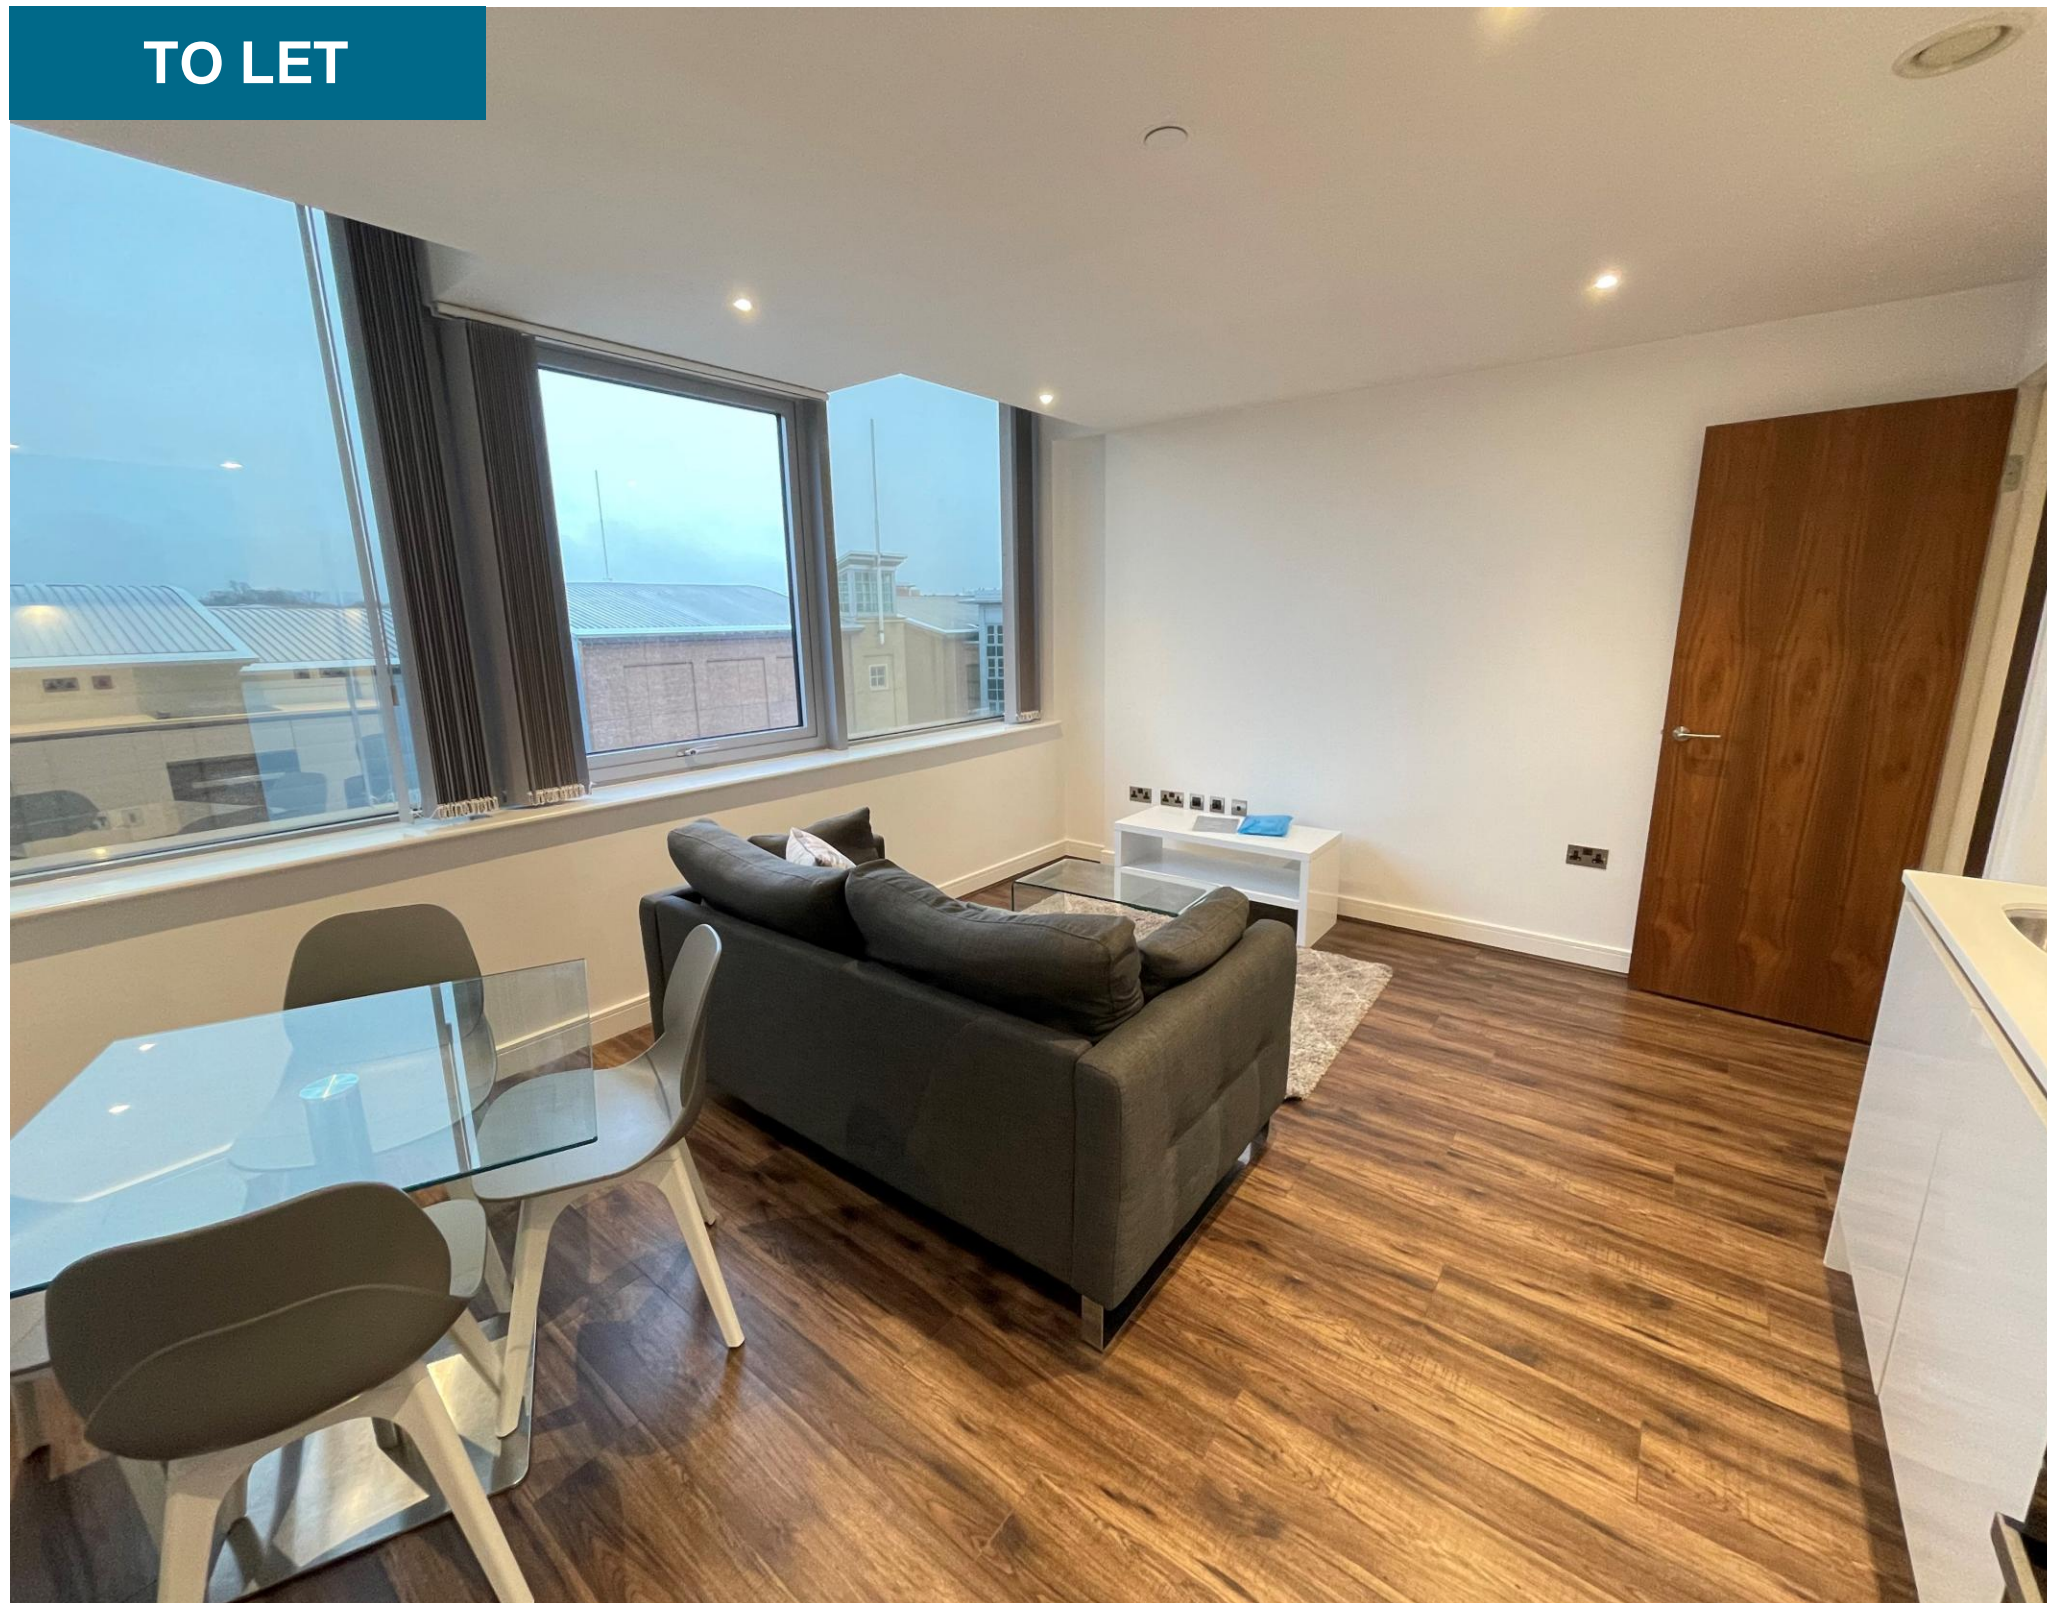

**TO LET**

**Apartment, 1 Bedroom Churchill Place**

**£1,095 pcm**

- 4th Floor Apartment
- Large Bedroom
- Kitchen with a Dishwasher
- DEPOSIT FREE OPTION

- Furnished
- Walk in Wardrobe
- Underground Parking