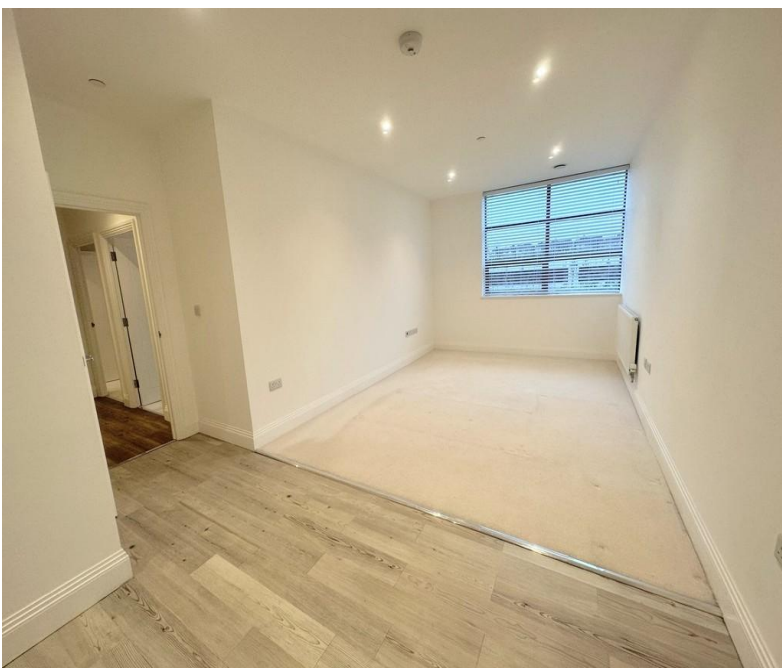

SOLD STC

**Apartment,
2 Bedrooms**
Lilly Court, Chapel Gate

ASKING PRICE OF **£275,000**

EPC Rating 81 - band B

MARTIN&CO