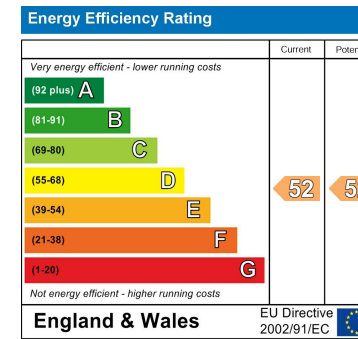

Term: Assured Shorthold Tenancy for a minimum period of 12 months

Measurements: All measurements are approximate

Services: We are advised that mains water, gas and electric are available

**monks**  
monks.co.uk