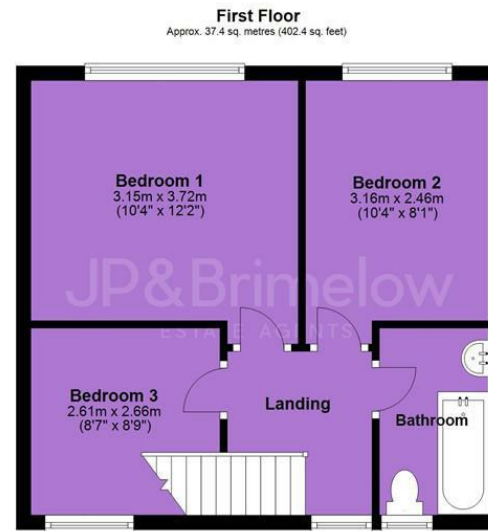

JP & Brimelow Estate Agents Ltd
430 Barlow Moor Road, Manchester, M21 8AD
Tel: 0161 8822233
E: sales@jpbrimelow.co.uk www.jpandbrimelow.co.uk

JP & Brimelow
ESTATE AGENTS

NOTICE: JP & Brimelow Estate Agents Ltd for themselves and for the vendors or lessors of this property whose agents they are give notice that:

- (i) the particulars are set out as a general outline only for the guidance of intending purchasers or lessees, and do not constitute, nor constitute part of, an offer or contract;
- (ii) all descriptions, dimensions, references to the condition and necessary permissions for use and occupation, and other details are given in good faith and are believed to be correct but any intending purchasers or tenants should not rely on them as statements or representations of fact but must satisfy themselves by inspection or otherwise as to the correctness of each of them;
- (iii) no person in the employment of JP & Brimelow Estate Agents Ltd has any authority to make or give any representation or warranty whatever in relation to this property.

jpandbrimelowstateagents

@jpandbrimelow