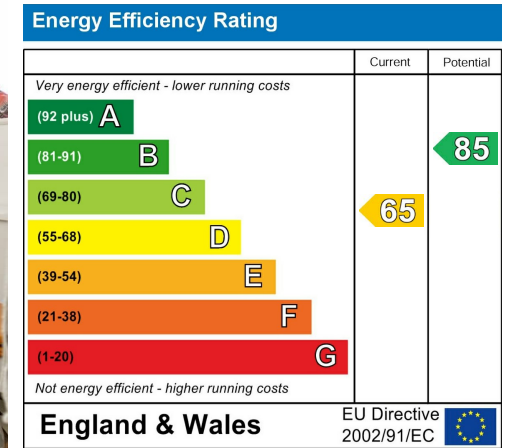

EPC Chart

Tenure: **Freehold** Council Tax Band: **A**

JP & Brimelow Estate Agents Ltd
430 Barlow Moor Road, Manchester, M21 8AD
Tel: 0161 8822233
E: sales@jpbrimelow.co.uk www.jpandbrimelow.co.uk

JP & Brimelow
ESTATE AGENTS