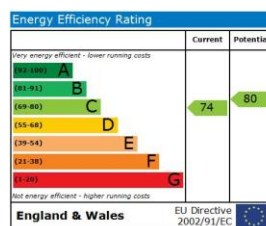

418 Lichfield Road, Barton Under Needwood, Burton-on-Trent, DE13 8EH
£675 pcm

acquire
sales & lettings

418 Lichfield Road
Barton Under Needwood
Burton-on-Trent
DE13 8EH

£675 pcm

Set in a the sought after location. This mid terraced residence is stunning inside and has a real homely feel! Having been refurbished to a high specification, providing central heating, double glazing, refitted kitchen, refitted bathroom, lounge, dining area, two bedrooms, rear garden. Book a viewing soon to avoid disappointment