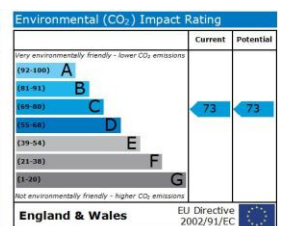

418 Lichfield Road, Barton Under Needwood, Burton-on-Trent, DE13 8EH
£675 pcm

acquire
sales & lettings

418 Lichfield Road
Barton Under Needwood
Burton-on-Trent
DE13 8EH

£675 pcm

Set in a the sought after location. This mid terraced residence is stunning inside and has a real homely feel! Having been refurbished to a high specification, providing central heating, double glazing, refitted kitchen, refitted bathroom, lounge, dining area, two bedrooms, rear garden. Book a viewing soon to avoid disappointment