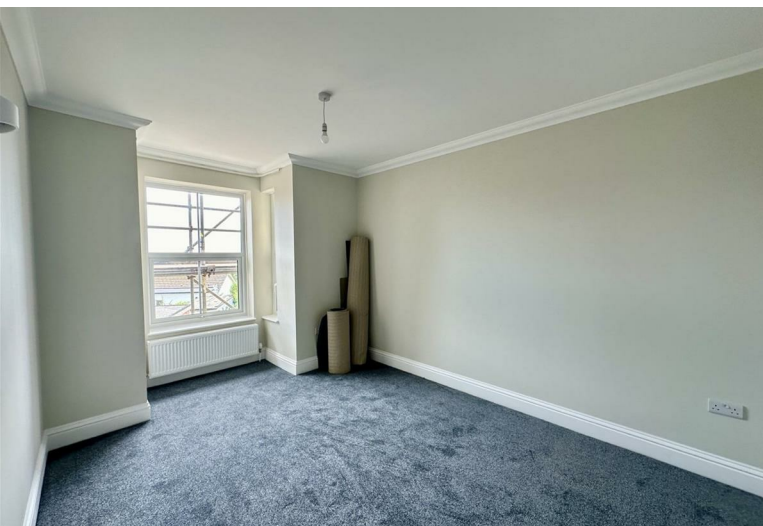

1
BED

type your text here
FFF 37, Claremont Road, East Sussex, BN25 2QD

£950 PCM

phillipmann
we do more

www.phillipmann.com