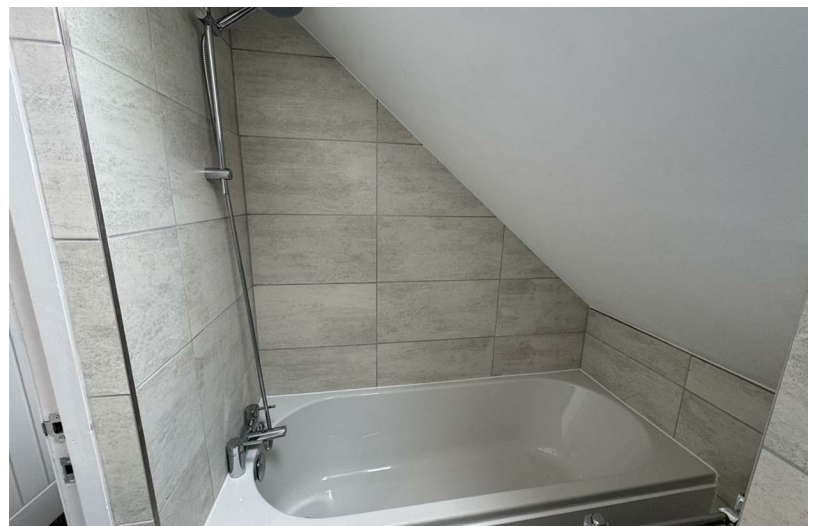

1
BED

type your text here

Room 6, Avondale, Avondale Road, Seaford, BN25 1RJ

£800 Per Calendar Month

phillipmann
we do more

www.phillipmann.com