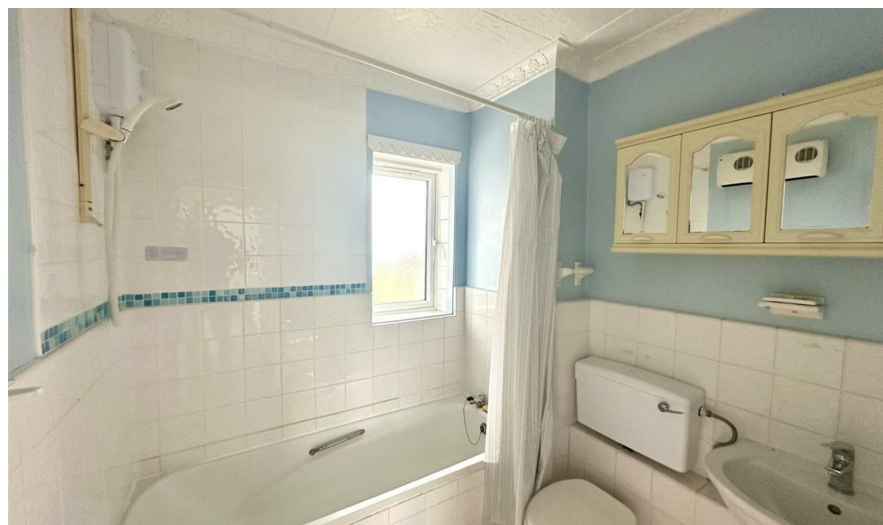

## inbrief...

Spacious First Floor South Facing 1 Bedroom Apartment which comprises Entrance Hall with ample storage cupboards, Double Aspect Lounge with door onto Balcony enjoying direct sea views and window overlooking Telscombe Tye, Fitted Kitchen with freestanding oven, Good Size Bedroom with range of built-in wardrobes and window overlooking Teslcombe Tye, Bathroom/WC. Ideal and favoured location. Must be Viewed. Unfurnished