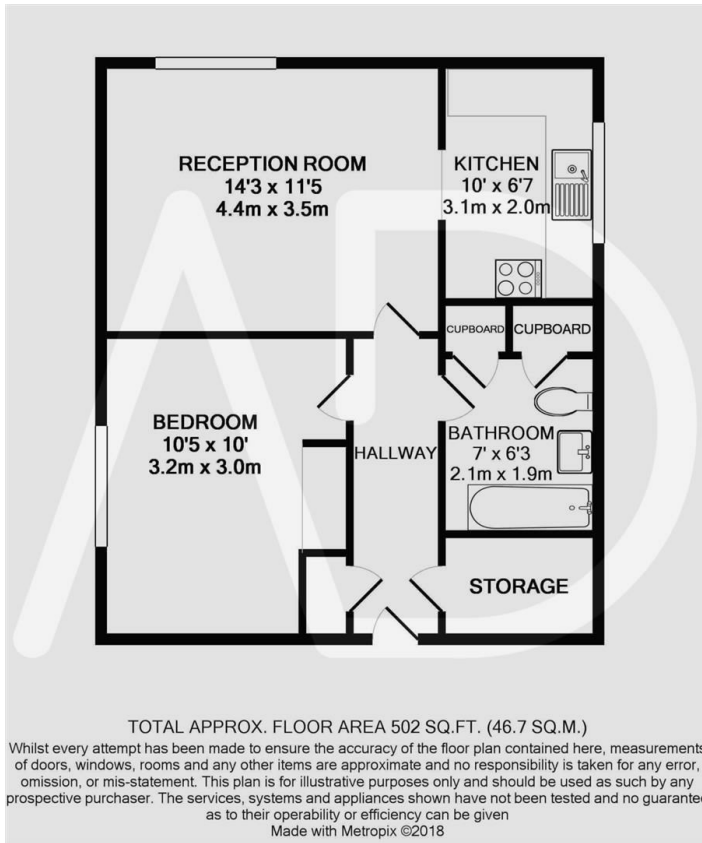

115 Lampits, Hoddesdon, Herts, EN11 8EF

£999 PCM

- ONE BEDROOM GROUND FLOOR APARTMENT
- CLOSE TO HODDESDON TOWN
- LARGE STORAGE CUPBOARD
- RESIDENT PARKING
- DOUBLE BEDROOM AND SPACIOUS LOUNGE
- LONG TERM LET