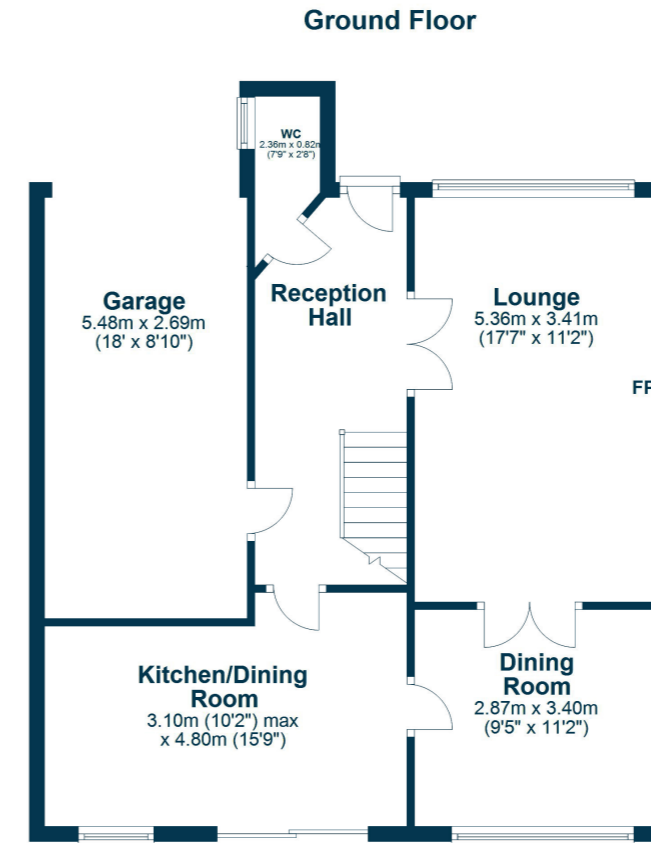

This much admired residential development is located around one mile from Ayr town centre, which benefits from a comprehensive range of amenities, including schools, transport links to Glasgow and beyond, retail shopping and recreational facilities.

AY4881 | Sat Nav: 17 Maple Drive, Ayr, KA7 3QP

For the full home report visit www.corumproperty.co.uk

* All measurements and distances are approximate Floorplans are for illustration purposes and may not be to scale.