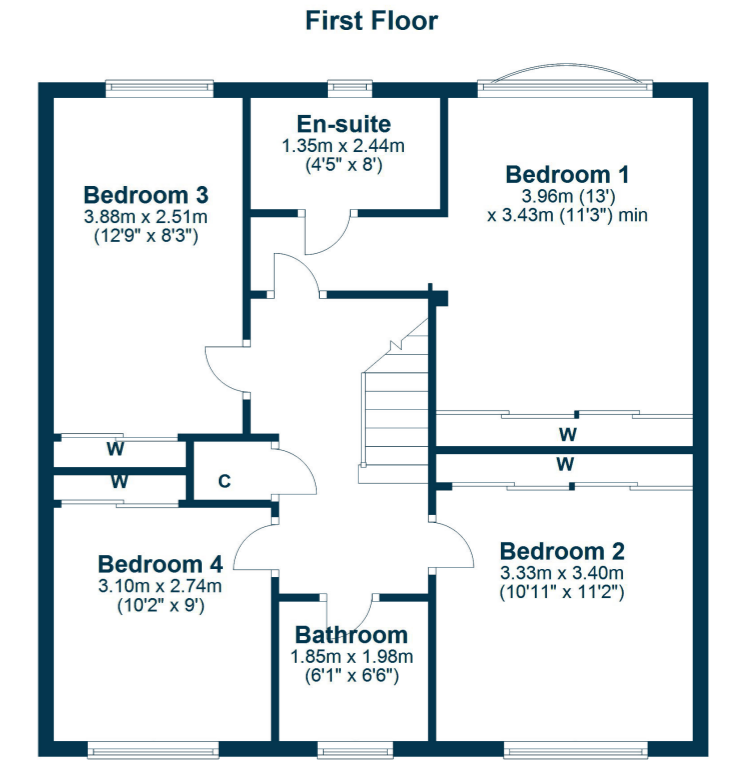

This much admired residential development is located around one mile from Ayr town centre, which benefits from a comprehensive range of amenities, including schools, transport links to Glasgow and beyond, retail shopping and recreational facilities.

AY4881 | Sat Nav: 17 Maple Drive, Ayr, KA7 3QP

For the full home report visit www.corumproperty.co.uk

* All measurements and distances are approximate Floorplans are for illustration purposes and may not be to scale.