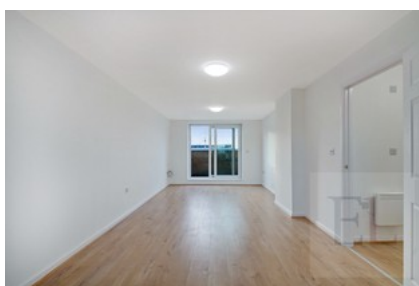

# Wellspring Crescent, Wembley

- ✓ Two Bedroom Apartment
- ✓ Top Floor
- ✓ Modern Fitted Kitchen
- ✓ Two Bathrooms
- ✓ Newly Refurbished
- ✓ Available Immediately
- ✓ Residential Parking
- ✓ Communal Gardens
- ✓ Adjacent To Asda Supermarket
- ✓ Proximity To Wembley Park Tube Station