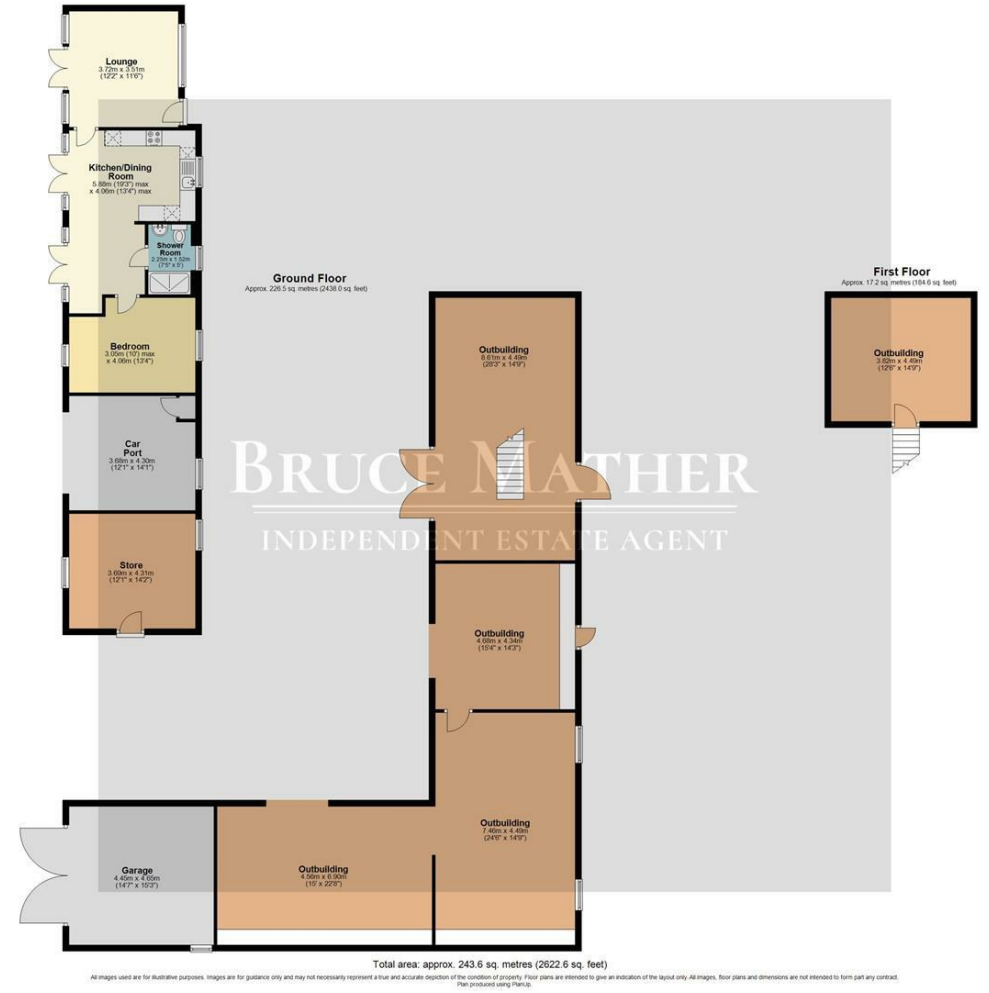

BRUCE MATHER
INDEPENDENT ESTATE AGENT

College Farm Loose Gate Road
Moulton, PE12 6JX
Asking Price £650,000

College Farm Loose Gate Road

Moulton, PE12 6JX

An impressive country residence with a separate annex and barns, totalling five bedrooms, countryside views, located in the desirable village of Moulton. This attractive large Georgian farm house is packed with lovely period features, a country kitchen and an inglenook fireplace. Upstairs in the main house are 4 bedrooms and 2 bathrooms with storage off the landing. Downstairs are a pair of reception rooms, snug and study, an impressive country kitchen with range, pantry, boot room, large utility room and downstairs shower and WC. Outside is a good sized garden sectioned off in to different areas with a mix of shrubs and grass totalling 0.6 of an acre, plenty of parking, there are various barns which offer great potential STP and a brand new self contained annex (comprising of a kitchen/diner, reception room, bedroom and bathroom). A true gem, in a sort after location offering such wide opportunity, located approximately 5 miles East of Spalding for Springfield Shopping Outlet, supermarkets, schools and other amenities. Please call Bruce Mather Estate Agents on 01205 365032 to arrange your viewing today.

Floor Plan

Viewing

Please contact our Boston Residential Office on 01205 365032 if you wish to arrange a viewing appointment for this property or require further information.

6 Pump Square, Boston, Lincs, PE21 6QW
Tel: 01205 360 387 Email: sales@brucemather.co.uk brucemather.co.uk