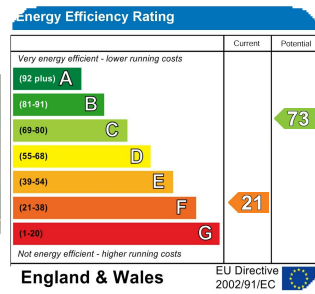

Viewing

Please contact our Boston Residential Office on 01205 365032 if you wish to arrange a viewing appointment for this property or require further information.

6 Pump Square, Boston, Lincs, PE21 6QW
Tel: 01205 360 387 Email: sales@brucemather.co.uk brucemather.co.uk