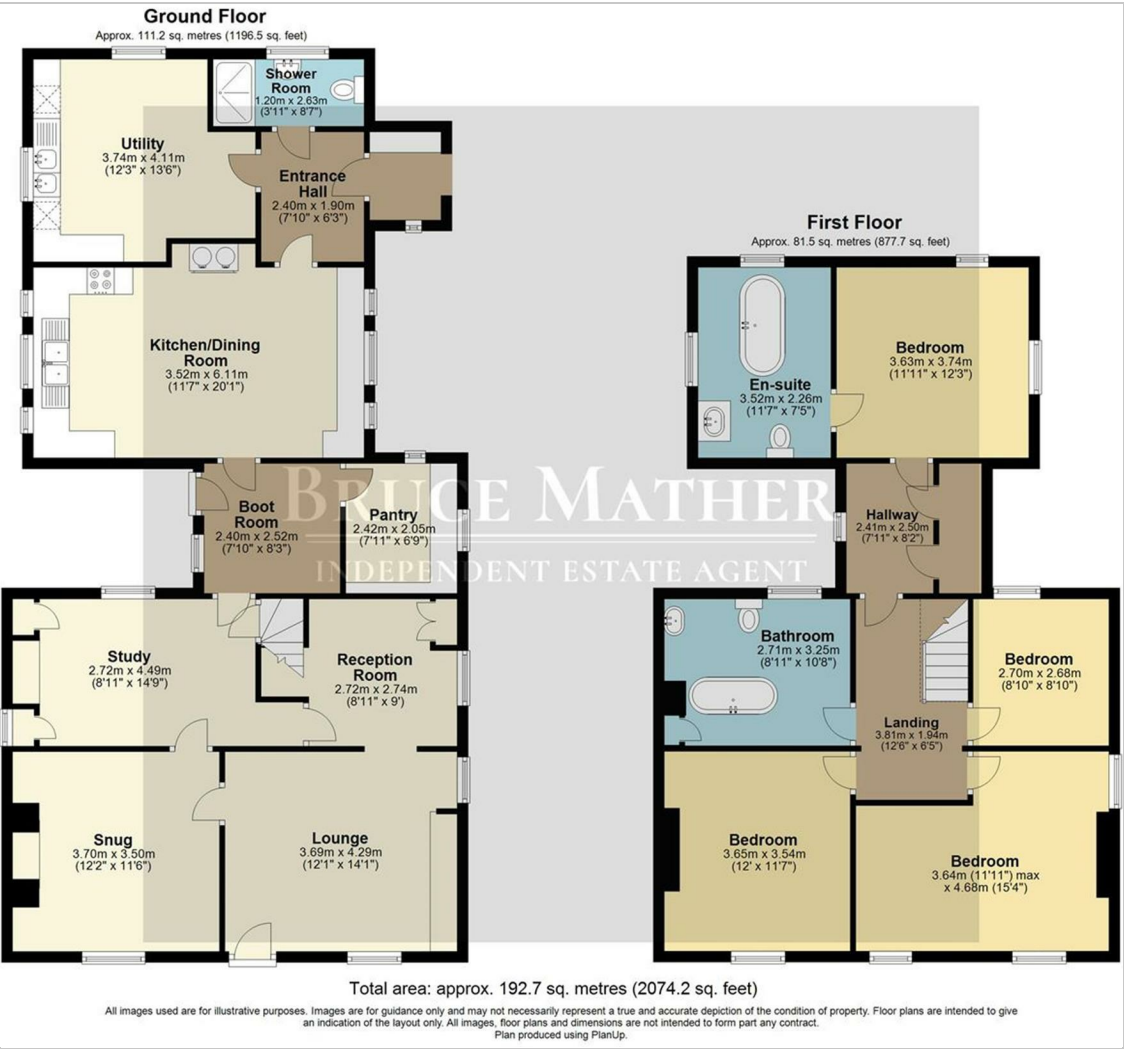

Floor Plan

Viewing

Please contact our Boston Residential Office on 01205 365032 if you wish to arrange a viewing appointment for this property or require further information.

6 Pump Square, Boston, Lincs, PE21 6QW
Tel: 01205 360 387 Email: sales@brucemather.co.uk brucemather.co.uk

These particulars, whilst believed to be accurate are set out as a general outline only for guidance and do not constitute any part of an offer or contract. Intending purchasers should not rely on them as statements of representation of fact, but must satisfy themselves by inspection or otherwise as to their accuracy. No person in this firms employment has the authority to make or give any representation or warranty in respect of the property.