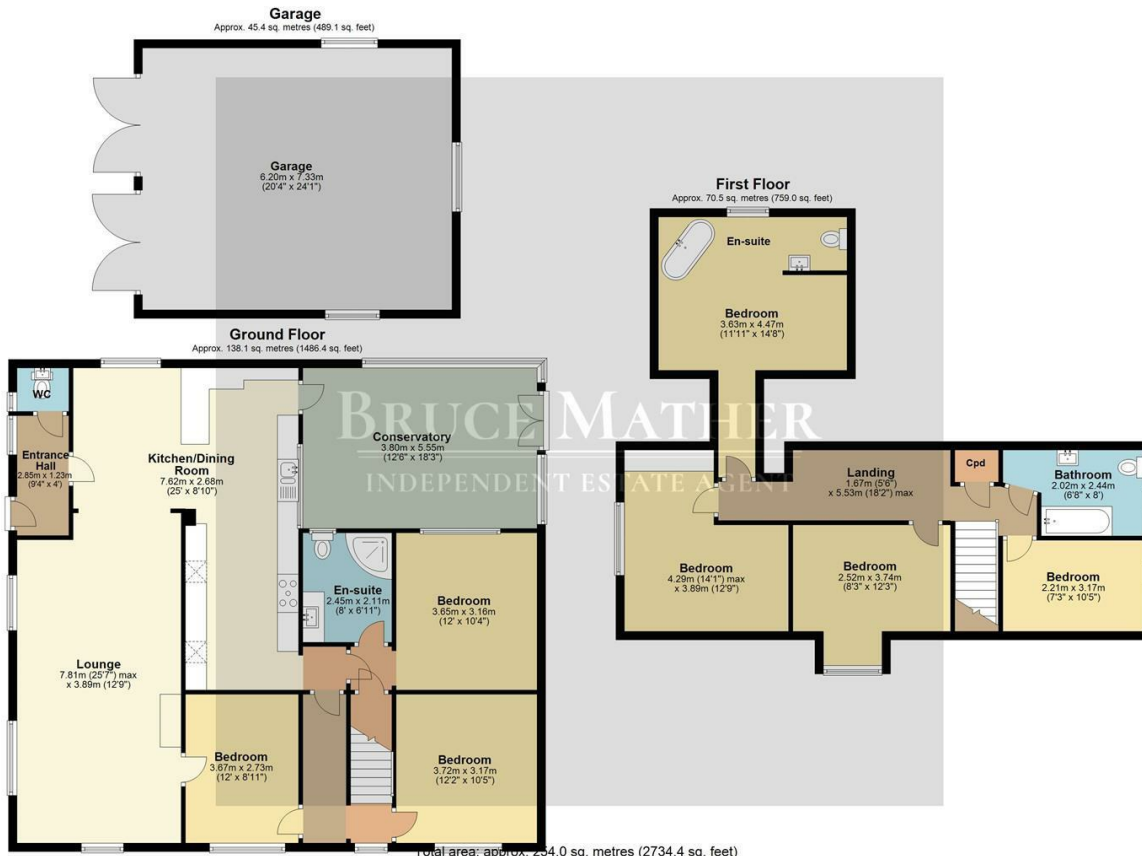

Floor Plan

Area Map

Energy Efficiency Graph

Website Link

Viewing

Please contact our Boston Residential Office on 01205 360 387 if you wish to arrange a viewing appointment for this property or require further information.

These particulars, whilst believed to be accurate are set out as a general outline only for guidance and do not constitute any part of an offer or contract. Intending purchasers should not rely on them as statements of representation of fact, but must satisfy themselves by inspection or otherwise as to their accuracy. No person in this firm's employment has the authority to make or give any representation or warranty in respect of the property.

6 Pump Square, Boston, Lincs, PE21 6QW

Tel: 01205 360 387 Email: sales@brucemather.co.uk brucemather.co.uk