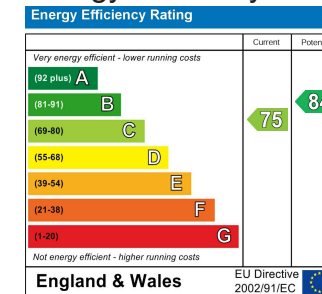

Energy Efficiency Graph