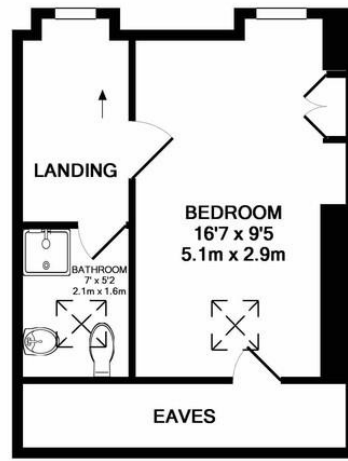

2ND FLOOR
APPROX. FLOOR
AREA 280 SQ.FT.
(26.0 SQ.M.)

TOTAL APPROX. FLOOR AREA 855 SQ.FT. (79.4 SQ.M.)

Whilst every attempt has been made to ensure the accuracy of the floor plan contained here, measurements of doors, windows, rooms and any other items are approximate and no responsibility is taken for any error, omission, or mis-statement. This plan is for illustrative purposes only and should be used as such by any prospective purchaser. The services, systems and appliances shown have not been tested and no guarantee as to their operability or efficiency can be given
Made with Metropix ©2017

Viewing Arrangements

Strictly by appointment

Contact Details

121 Denmark Hill

London

SE5 8EN

www.urbanvillagehomes.co.uk

sales@urbanvillagehomes.com

020 3519 9121

Agents Note: Whilst every care has been taken to prepare these sales particulars, they are for guidance purposes only. All measurements are approximate and for general guidance purposes only and whilst every care has been taken to ensure their accuracy, they should not be relied upon and potential buyers are advised to recheck the measurements