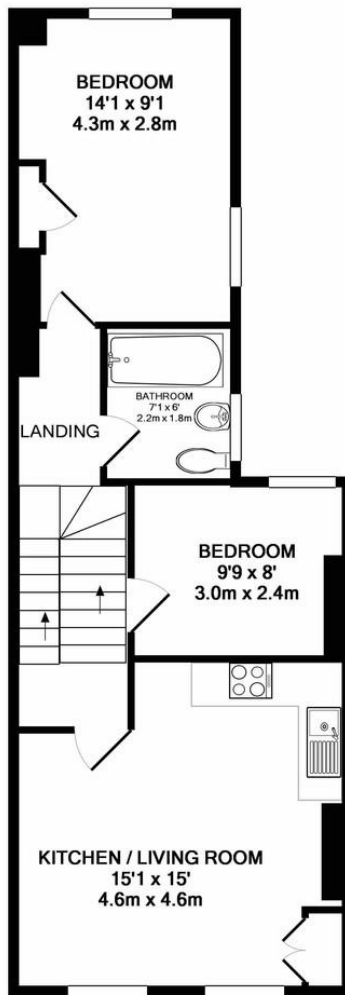

1ST FLOOR
APPROX. FLOOR
AREA 541 SQ.FT.
(50.3 SQ.M.)