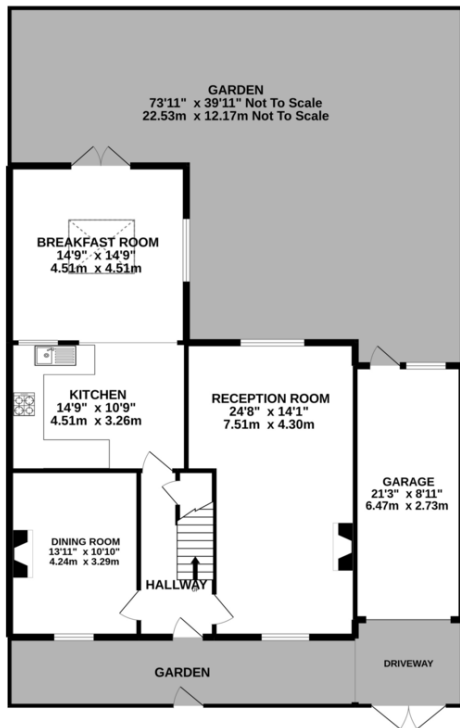

Viewing Arrangements

Strictly by appointment

Contact Details

121 Denmark Hill

London

SE5 8EN

www.urbanvillagehomes.co.uk

sales@urbanvillagehomes.com

020 3519 9121

Agents Note: Whilst every care has been taken to prepare these sales particulars, they are for guidance purposes only. All measurements are approximate and are for general guidance purposes only and whilst every care has been taken to ensure their accuracy, they should not be relied upon and potential buyers are advised to recheck the measurements