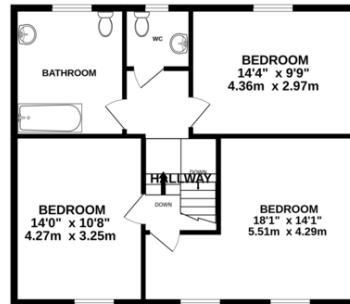

Viewing Arrangements

Strictly by appointment

Contact Details

121 Denmark Hill

London

SE5 8EN

www.urbanvillagehomes.co.uk

sales@urbanvillagehomes.com

020 3519 9121

Agents Note: Whilst every care has been taken to prepare these sales particulars, they are for guidance purposes only. All measurements are approximate and are for general guidance purposes only and whilst every care has been taken to ensure their accuracy, they should not be relied upon and potential buyers are advised to recheck the measurements