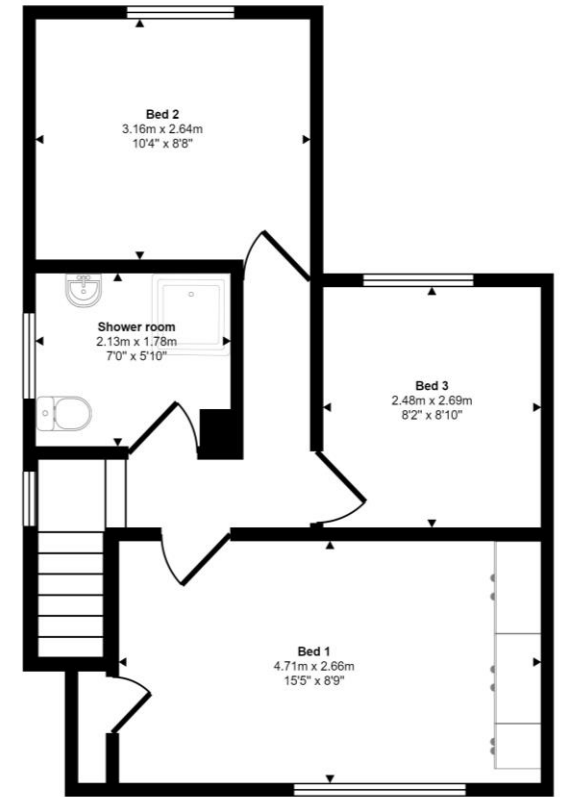

The bright and airy accommodation is gas centrally heated and rooms include a hall, a good size lounge has a dining area off, an L-shaped kitchen diner, the sitting room/fourth bedroom and the downstairs bathroom. Stairs from the hall lead to the first floor where three fantastic bedrooms and the upstairs shower room will be found. A double width driveway provides off road parking and there is a south facing rear garden which completes the property. Freehold. Council tax band B. No chain involved!

Approx Gross Internal Area  
98 sq m / 1055 sq ft

Ground Floor  
Approx 58 sq m / 627 sq ft

First Floor  
Approx 40 sq m / 428 sq ft

This floorplan is only for illustrative purposes and is not to scale. Measurements of rooms, doors, windows, and any items are approximate and no responsibility is taken for any error, omission or mis-statement. Icons of items such as bathroom suites are representations only and may not look like the real items. Made with Made Snappy 360.