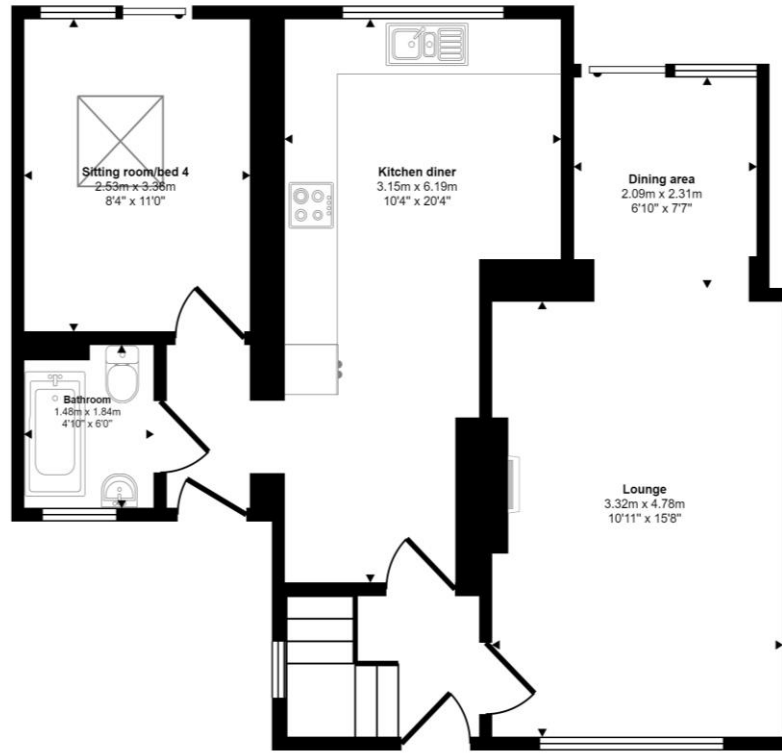

12 Newport Avenue, Reddish, Stockport, SK5 7BG

JohnMellor

We are pleased to be able to offer for sale this spacious semi detached family home which benefits from a side extension providing an additional downstairs bathroom as well as an extra sitting room which could also be used as a fourth bedroom. Newport Avenue is a very pleasant cul-de-sac being free from through traffic yet very convenient for local amenities which cater for most of the everyday wants and needs together with buses which will take you into Heaton Moor and Manchester centres. Heaton Chapel train station is also a 1.1 mile walk away whilst Reddish Vale Country Park is just a 0.8 mile walk away with additional access to cycle paths leading to various parts of Manchester including the City centre.

The bright and airy accommodation is gas centrally heated and rooms include a hall, a good size lounge has a dining area off, an L-shaped kitchen diner, the sitting room/fourth bedroom and the downstairs bathroom. Stairs from the hall lead to the first floor where three fantastic bedrooms and the upstairs shower room will be found. A double width driveway provides off road parking and there is a south facing rear garden which completes the property. Freehold. Council tax band B. No chain involved!

Approx Gross Internal Area  
98 sq m / 1055 sq ft

Ground Floor  
Approx 58 sq m / 627 sq ft

First Floor  
Approx 40 sq m / 428 sq ft

This floorplan is only for illustrative purposes and is not to scale. Measurements of rooms, doors, windows, and any items are approximate and no responsibility is taken for any error, omission or mis-statement. Icons of items such as bathroom suites are representations only and may not look like the real items. Made with Made Snappy 360.