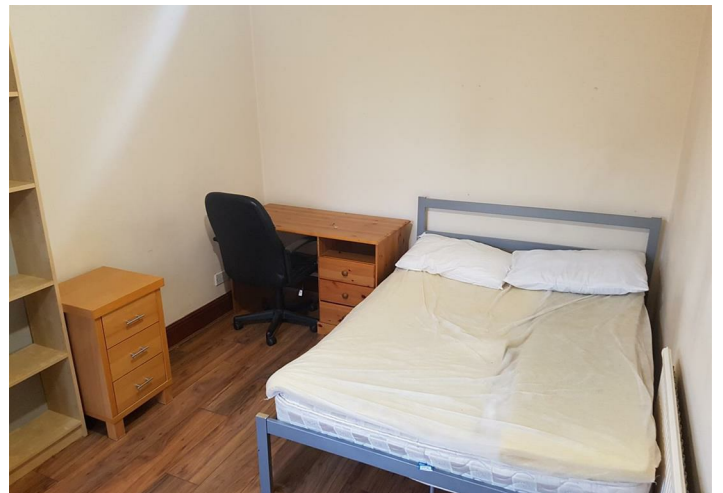

These particulars, whilst believed to be accurate are set out as a general outline only for guidance and do not constitute any part of an offer or contract. Intending purchasers should not rely on them as statements of representation of fact, but must satisfy themselves by inspection or otherwise as to their accuracy. No person in this firm's employment has the authority to make or give any representation or warranty in respect of the property.

76 Derby Road | Nottingham | NG1 5FD

T: 0115 845 0708 M: 07758 520 126 E: enquiries@top365.co.uk W: www.top365.co.uk