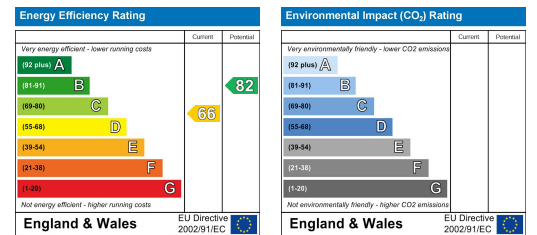

if you wish to arrange a viewing appointment for this property or require further information

Floor Plan

Area Map

Energy Efficiency Graph

These particulars, whilst believed to be accurate are set out as a general outline only for guidance and do not constitute any part of an offer or contract. Intending purchasers should not rely on them as statements of representation of fact, but must satisfy themselves by inspection or otherwise as to their accuracy. No person in this firm's employment has the authority to make or give any representation or warranty in respect of the property.