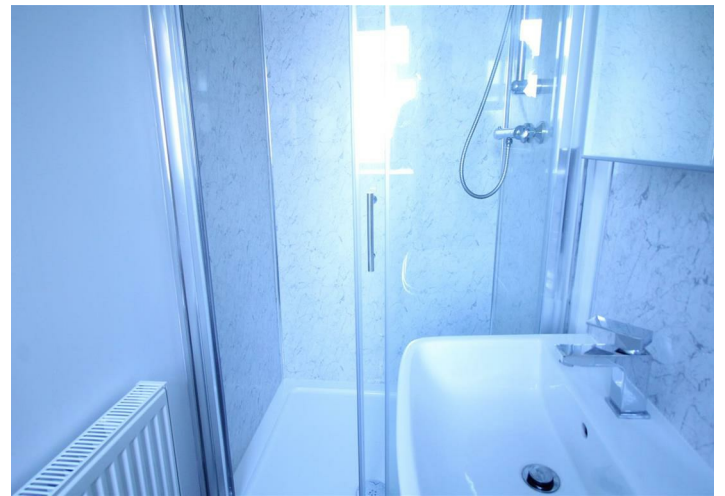

These particulars, whilst believed to be accurate are set out as a general outline only for guidance and do not constitute any part of an offer or contract. Intending purchasers should not rely on them as statements of representation of fact, but must satisfy themselves by inspection or otherwise as to their accuracy. No person in this firm's employment has the authority to make or give any representation or warranty in respect of the property.

76 Derby Road | Nottingham | NG1 5FD

T: 0115 845 0708 M: 07758 520 126 E: enquiries@top365.co.uk W: www.top365.co.uk