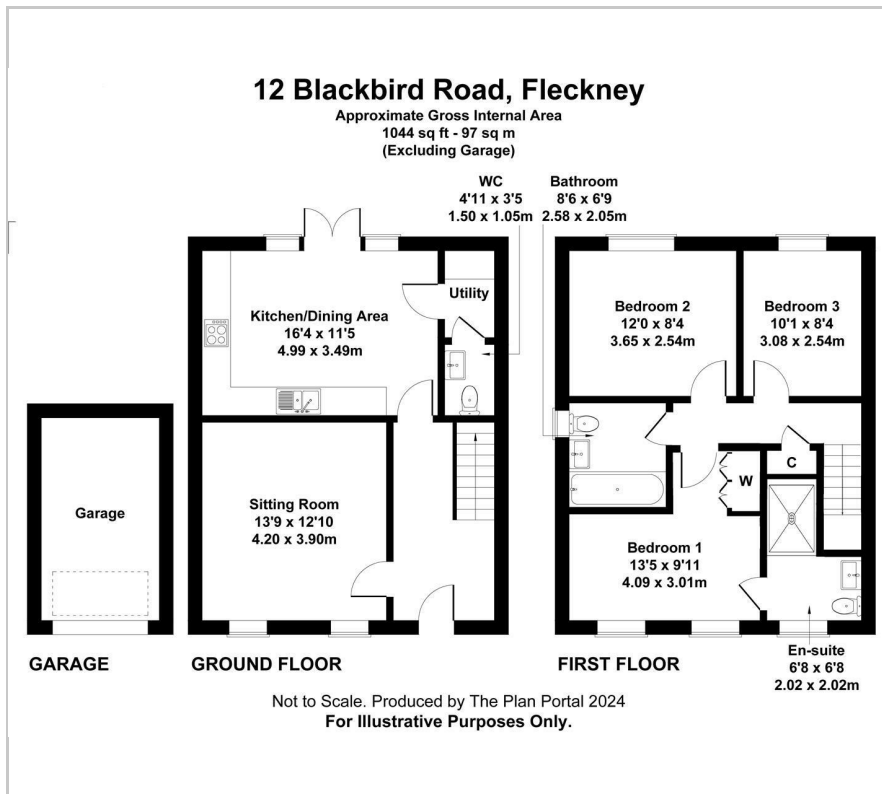

Viewing

Please contact our Market Harborough Office on 01858 450020 if you wish to arrange a viewing appointment for this property or require further information.

3

2

1

B

Floor Plan

Area Map