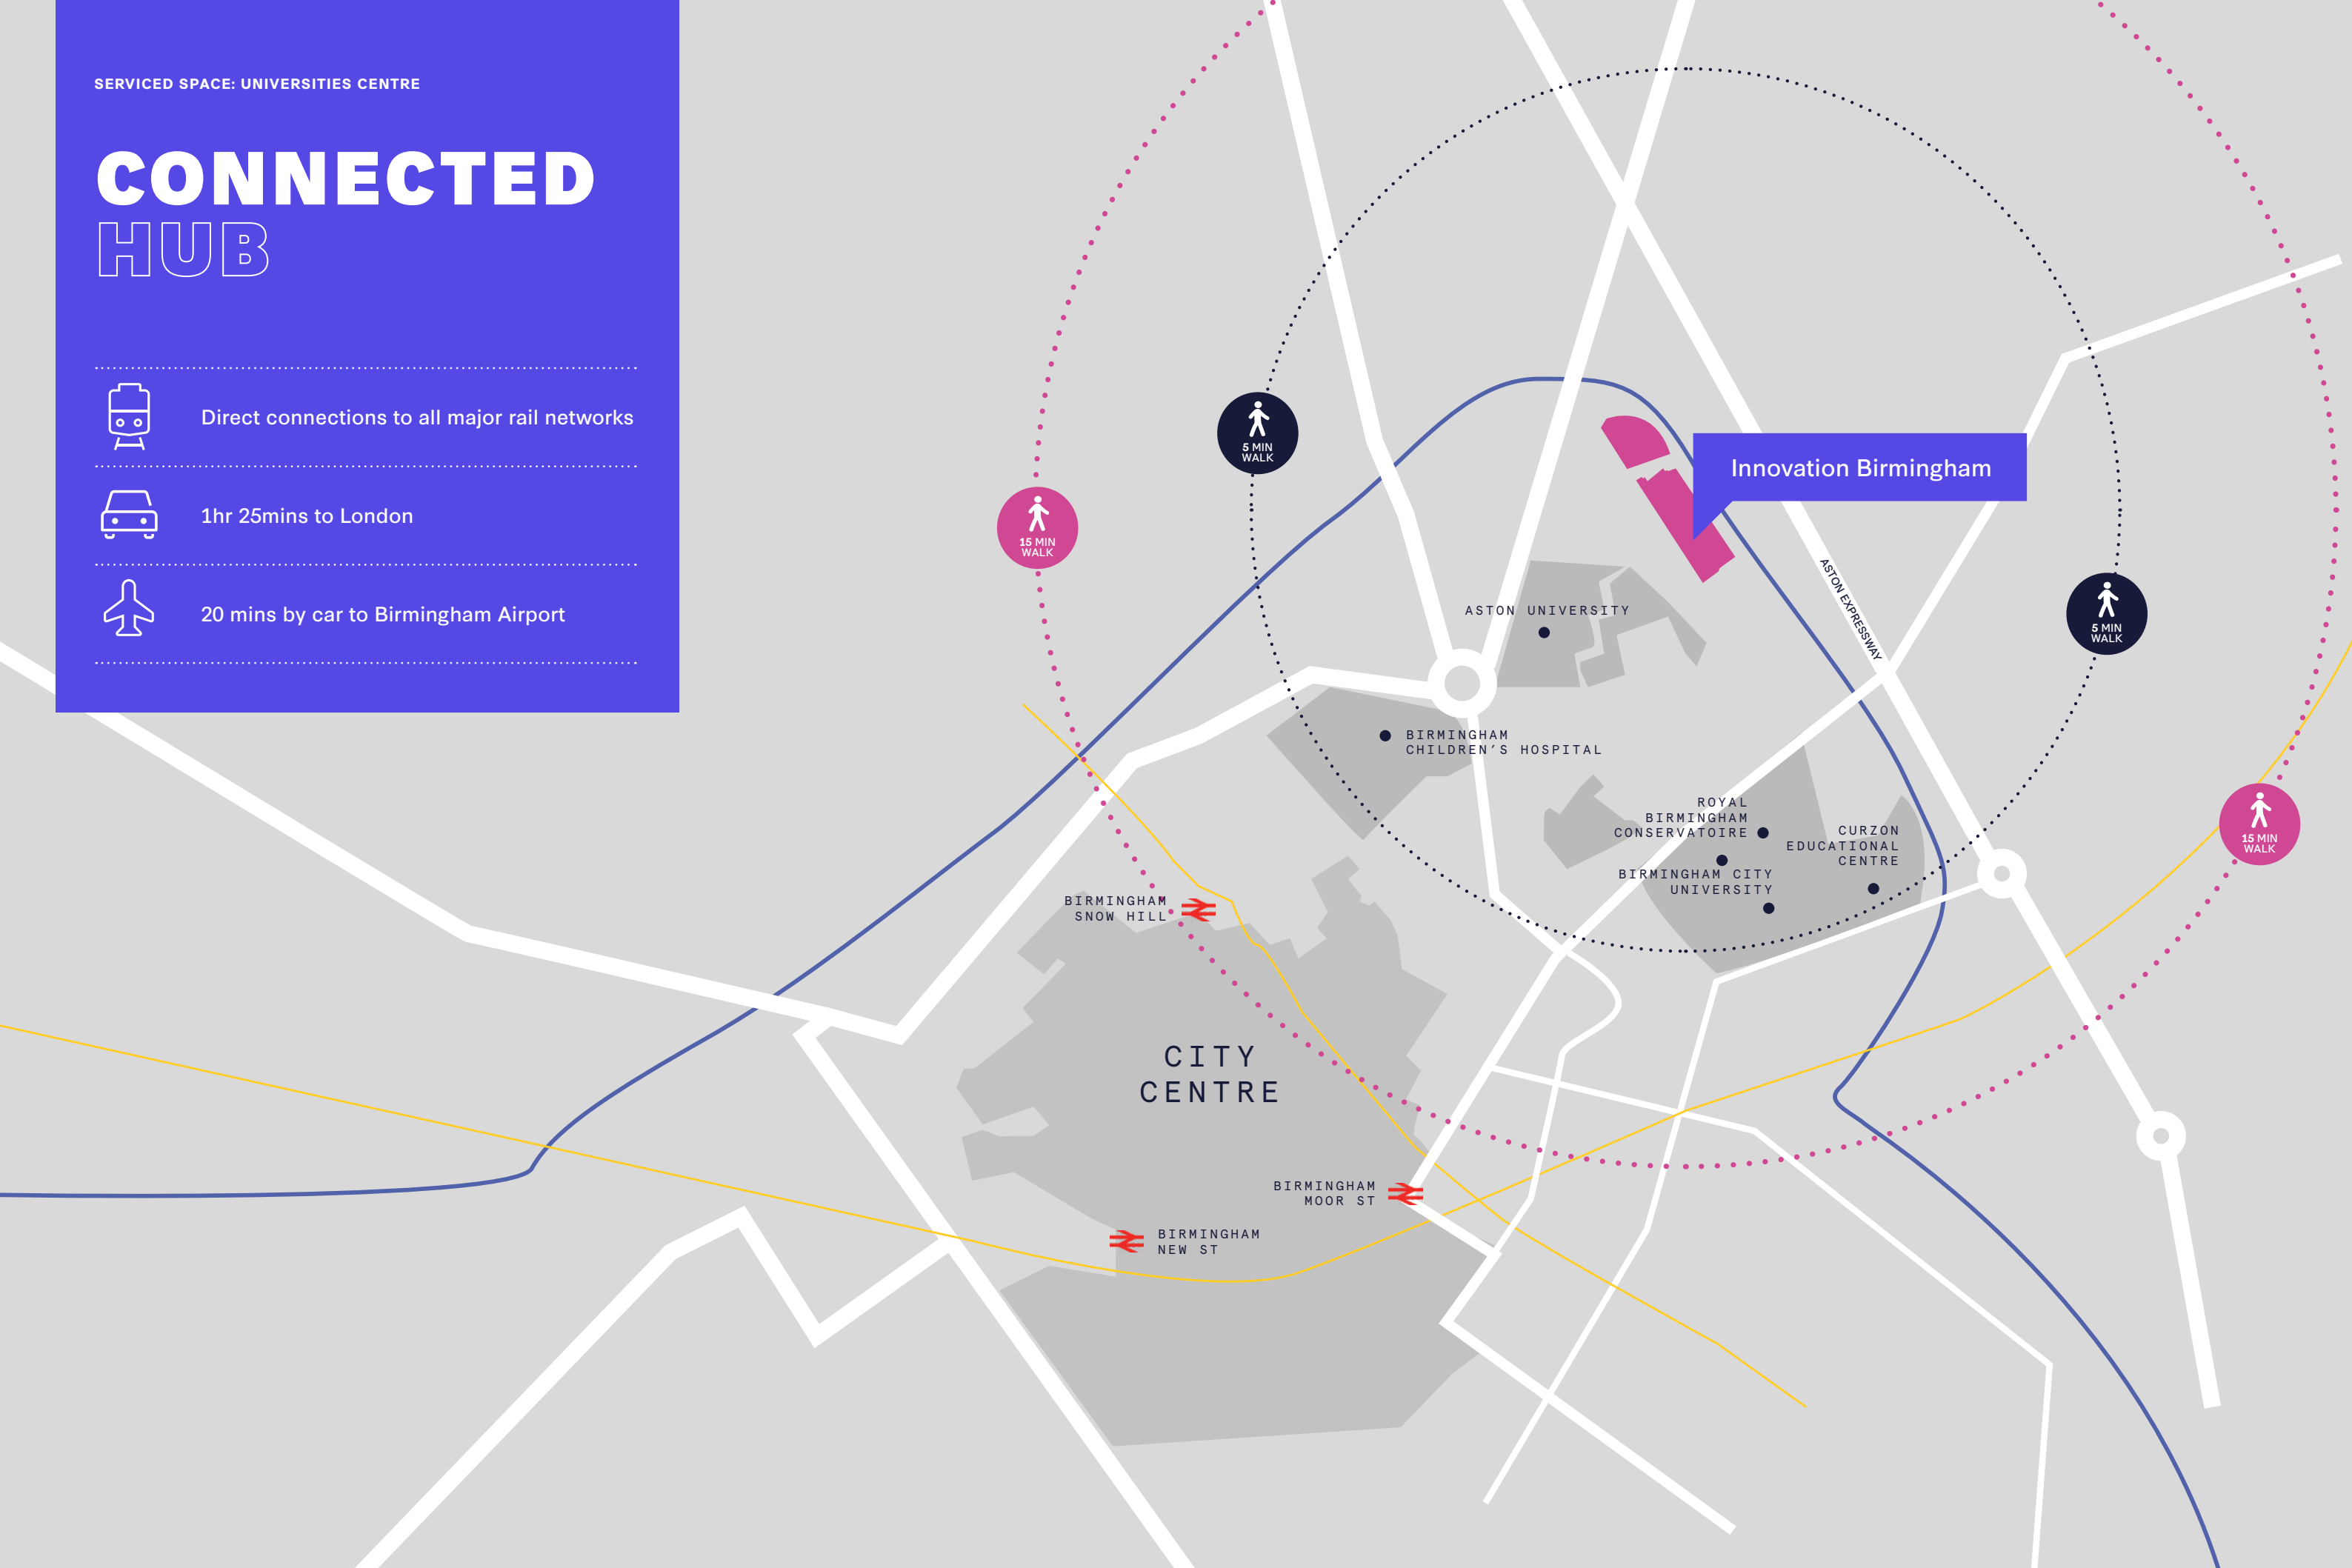

# CONNECTED HUB

Direct connections to all major rail networks

1hr 25mins to London

20 mins by car to Birmingham Airport