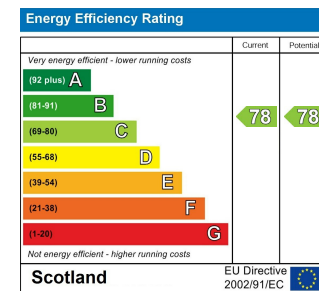

Morgans
PROPERTY

TO LET

4 Montgomery Court, Kinross, KY13 8EA

£620 PCM

Directions

SOLICITORS | PROPERTY

33 East Port, Dunfermline, Fife, KY12 7JE

Tel: 01383 620222 Fax: 01383 621213
www.morganlaw.co.uk