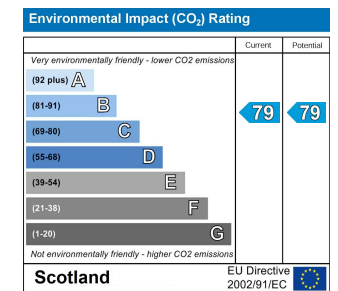

Morgans
PROPERTY

TO LET

4 Montgomery Court, Kinross, KY13 8EA

£620 PCM

Directions

SOLICITORS | PROPERTY

33 East Port, Dunfermline, Fife, KY12 7JE

Tel: 01383 620222 Fax: 01383 621213
www.morganlaw.co.uk