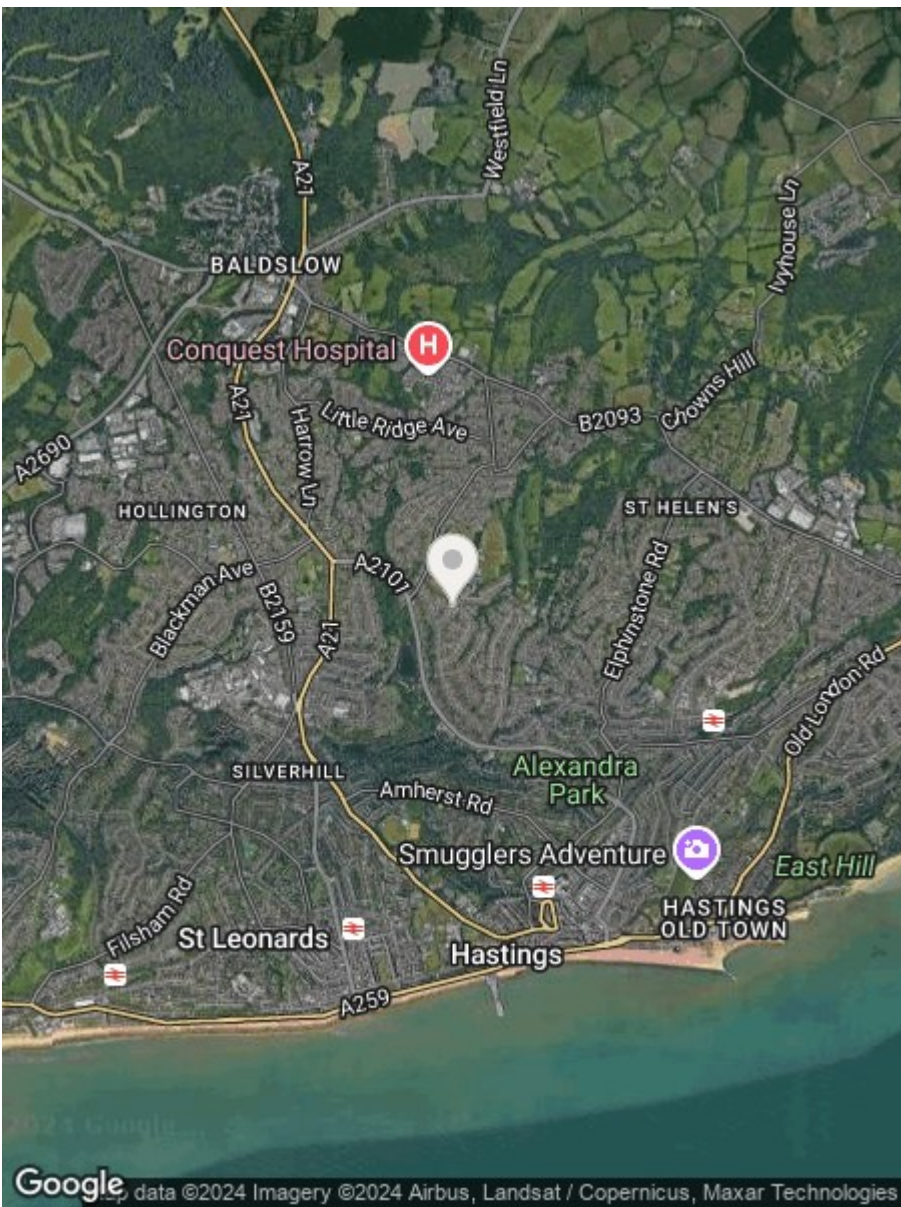

**RUSH
WITT &
WILSON**

**Residential Estate Agents
Lettings & Property Management**

**Rother House Havelock Road
Hastings
East Sussex
TN34 1BP
Tel: 01424 442443
hastings@rushwittwilson.co.uk
www.rushwittwilson.co.uk**