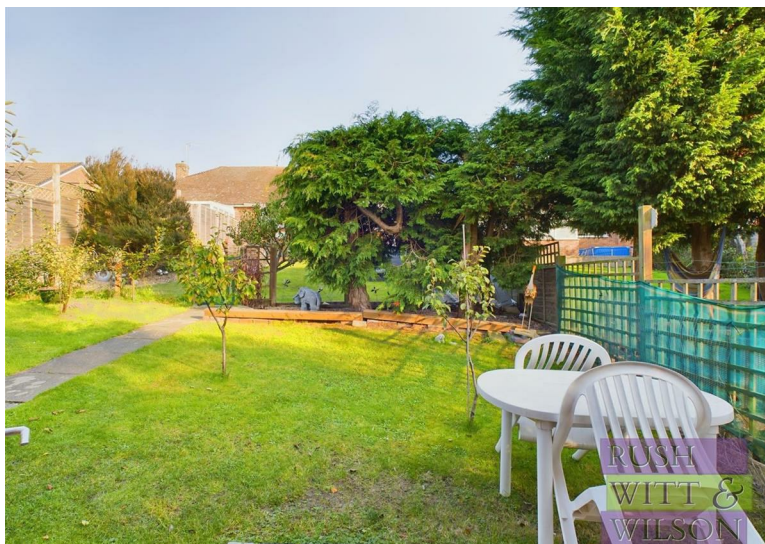

**RUSH  
WITT &  
WILSON**

**11 Park Avenue, Hastings, TN34 2PG  
£340,000**

**RUSH  
WITT &**

**Rush Witt & Wilson are pleased to present this beautifully maintained and spacious two bedroom semi-detached bungalow, complete with a driveway and garage, located on a sought-after road in Hastings. Perfectly positioned near local amenities and convenient bus routes, this home offers both comfort and convenience. Step inside to discover a welcoming and spacious entrance hall with plenty of storage. The property features a generously sized lounge-dining room, a sleek, modern kitchen, and a bright conservatory for extra living space. There are two well-proportioned bedrooms and a contemporary shower room, making it ideal for comfortable living. Outside, the bungalow boasts a large, sunny rear garden that includes a timber summer house, nestled at the rear of the garden, perfect for use as a studio, home office, or garden retreat/games room. With the added benefits of gas-fired central heating and double glazing, this home is both stylish and cosy. Viewing is highly recommended to fully appreciate the fantastic location and the spacious accommodation this property has to offer. Don't miss your chance to make it yours!**