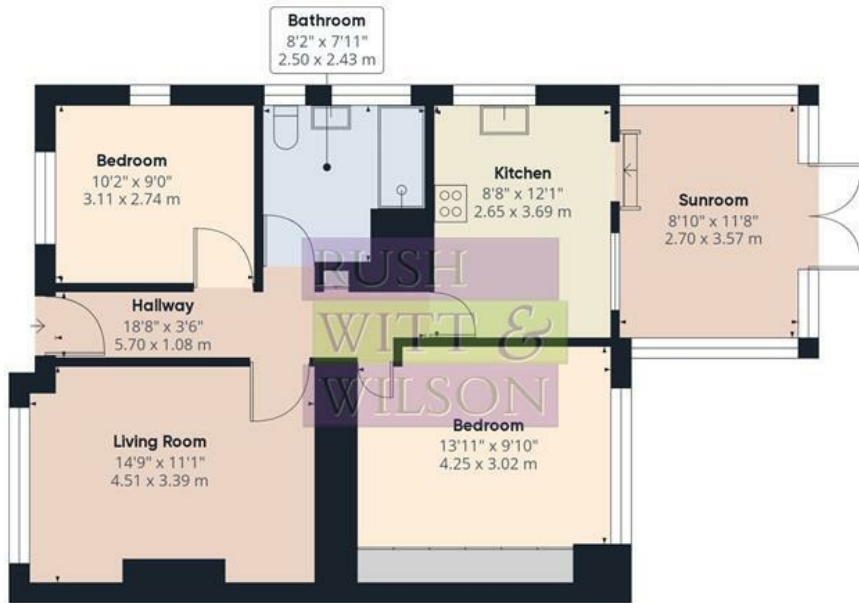

**RUSH  
WITT &  
WILSON**

**11 Park Avenue, Hastings, TN34 2PG  
£340,000**

**RUSH  
WITT &**

**Rush Witt & Wilson are pleased to present this beautifully maintained and spacious two bedroom semi-detached bungalow, complete with a driveway and garage, located on a sought-after road in Hastings. Perfectly positioned near local amenities and convenient bus routes, this home offers both comfort and convenience. Step inside to discover a welcoming and spacious entrance hall with plenty of storage. The property features a generously sized lounge-dining room, a sleek, modern kitchen, and a bright conservatory for extra living space. There are two well-proportioned bedrooms and a contemporary shower room, making it ideal for comfortable living. Outside, the bungalow boasts a large, sunny rear garden that includes a timber summer house, nestled at the rear of the garden, perfect for use as a studio, home office, or garden retreat/games room. With the added benefits of gas-fired central heating and double glazing, this home is both stylish and cosy. Viewing is highly recommended to fully appreciate the fantastic location and the spacious accommodation this property has to offer. Don't miss your chance to make it yours!**

RUSH  
WITT &  
WILSON

RUSH  
WITT &  
WILSON

RUSH  
WITT &  
WILSON

RUSH  
WITT &  
WILSON

Floor 0 Building 1

Floor 0 Building 2

Floor 0 Building 3

**Approximate total area<sup>(1)</sup>**

1145.6 ft<sup>2</sup>

106.43 m<sup>2</sup>

(1) Excluding balconies and terraces

While every attempt has been made to ensure accuracy, all measurements are approximate, not to scale. This floor plan is for illustrative purposes only.