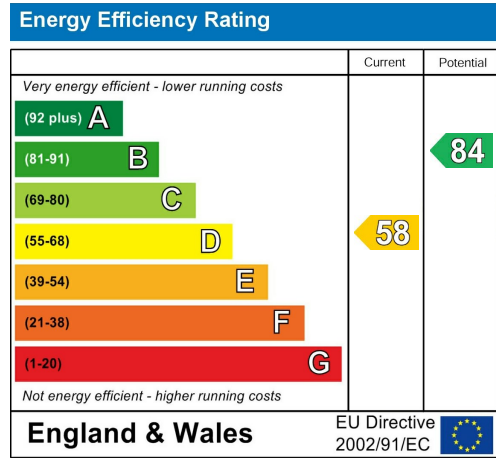

Calculations are based on RICS IPMS 3C standard.

**GIRAFFE360**

**RUSH  
WITT &  
WILSON**

**Residential Estate Agents  
Lettings & Property Management**

**Rother House Havelock Road  
Hastings  
East Sussex  
TN34 1BP  
Tel: 01424 442443  
hastings@rushwittwilson.co.uk  
www.rushwittwilson.co.uk**