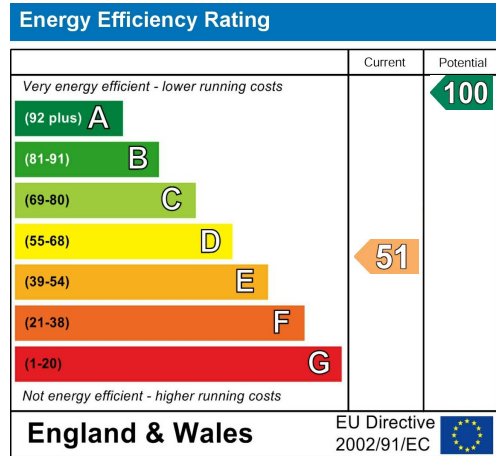

**RUSH
WITT &
WILSON**

Residential Estate Agents
Lettings & Property Management

Rother House Havelock Road
Hastings
East Sussex
TN34 1BP
Tel: 01424 442443
hastings@rushwittwilson.co.uk
www.rushwittwilson.co.uk