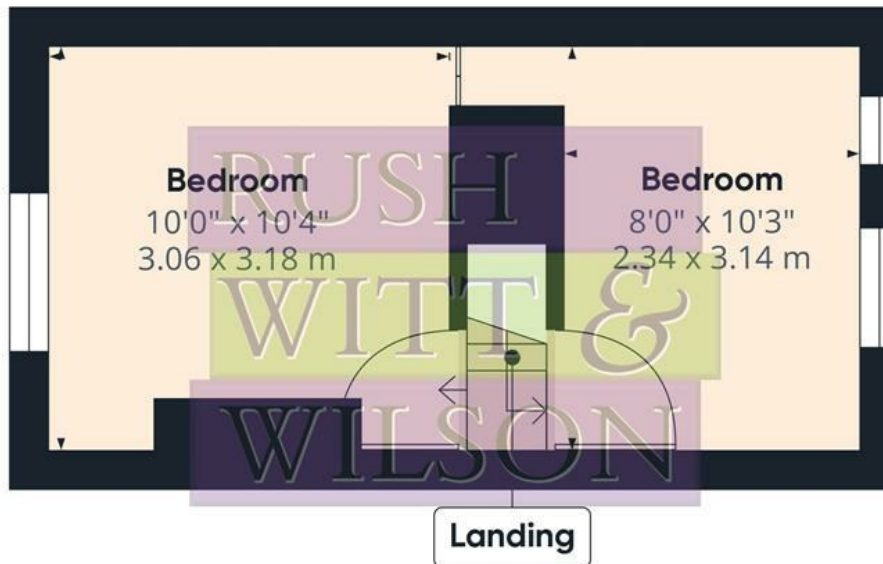

Floor 0

Floor 1

**Approximate total area<sup>(1)</sup>**

386.32 ft<sup>2</sup>

35.89 m<sup>2</sup>

**Reduced headroom**

10.33 ft<sup>2</sup>

0.96 m<sup>2</sup>

(1) Excluding balconies and terraces

 Reduced headroom  
(below 1.5m/4.92ft)

While every attempt has been made to ensure accuracy, all measurements are approximate, not to scale. This floor plan is for illustrative purposes only.