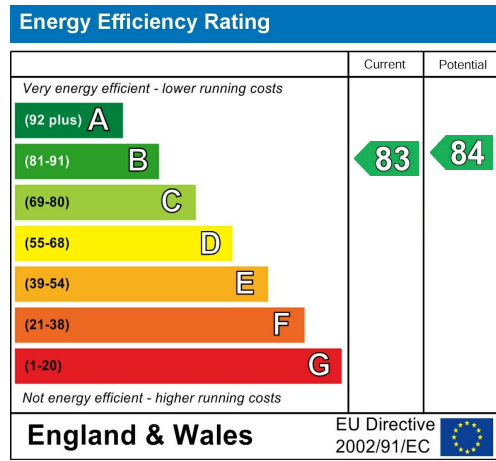

**RUSH
WITT &
WILSON**

**Residential Estate Agents
Lettings & Property Management**

**Rother House Havelock Road
Hastings
East Sussex
TN34 1BP
Tel: 01424 442443
hastings@rushwittwilson.co.uk
www.rushwittwilson.co.uk**