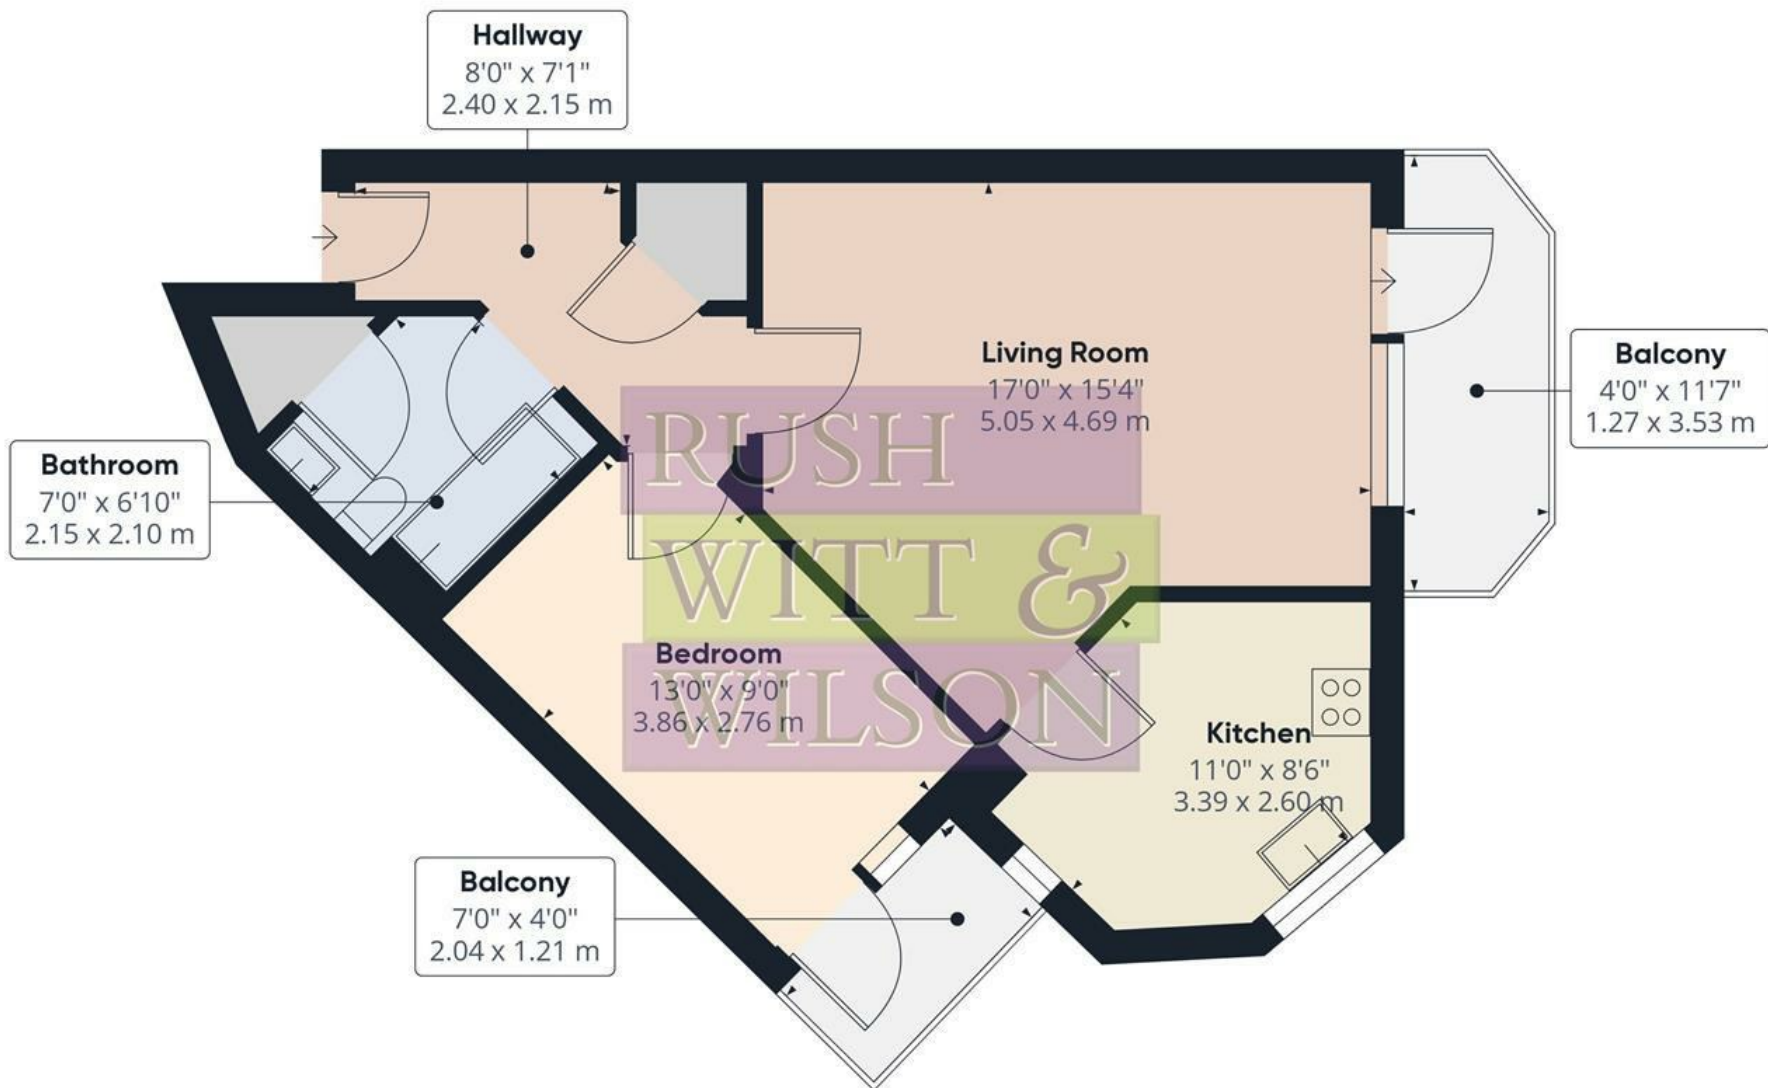

RUSH
WITT &
WILSON

RUSH
WITT &
WILSON

RUSH
WITT &
WILSON

RUSH
WITT &
WILSON

Approximate total area

514.95 ft²
47.84 m²

(1) Excluding balconies and terraces

While every attempt has been made to ensure accuracy, all measurements are approximate, not to scale. This floor plan is for illustrative purposes only.