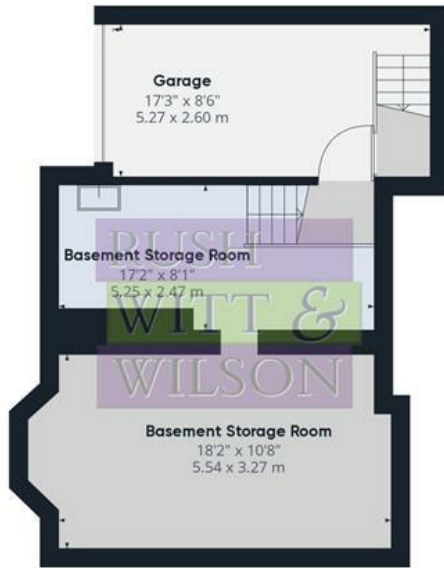

RUSH
WITT &
WILSON

RUSH
WITT &

5 Hoover Close, St. Leonards-On-Sea, East Sussex TN37 7TA
Guide Price £425,000

*****GUIDE PRICE £425,000 - £450,000***** Rush Witt & Wilson are pleased to welcome to the market this stunning link-detached house, offering a perfect blend of space and comfort. As you step inside, you are greeted by two spacious reception rooms, ideal for entertaining guests or simply relaxing with your family. In total **FOUR BEDROOMS** and two bathrooms with one being an **EN SUITE SHOWER ROOM** to the main bedroom, there is ample space for everyone in the household to enjoy their own privacy. The property also boasts a garage, which then leads through to basement storage, off-road parking for two vehicles, ensuring that storage and parking will never be an issue. Situated in a peaceful neighbourhood within the **HIGH BEECH ESTATE**, this detached house offers a tranquil retreat from the hustle and bustle of everyday life. Whether you're looking to unwind in the garden or host a barbecue with friends, this property provides the perfect setting for creating lasting memories. Don't miss out on the opportunity to make this house your home. Contact us today to arrange a viewing and experience the charm and comfort that this property has to offer.

RUSH
WITT &
WILSON

RUSH
WITT &
WILSON

RUSH
WITT &
WILSON

RUSH
WITT &
WILSON

Floor -1

Floor 0

Approximate total area⁽¹⁾

1759.9 ft²

163.5 m²

Reduced headroom

11.34 ft²

1.05 m²

(1) Excluding balconies and terraces

Reduced headroom
(below 1.5m/4.92ft)

While every attempt has been made to ensure accuracy, all measurements are approximate, not to scale. This floor plan is for illustrative purposes only.