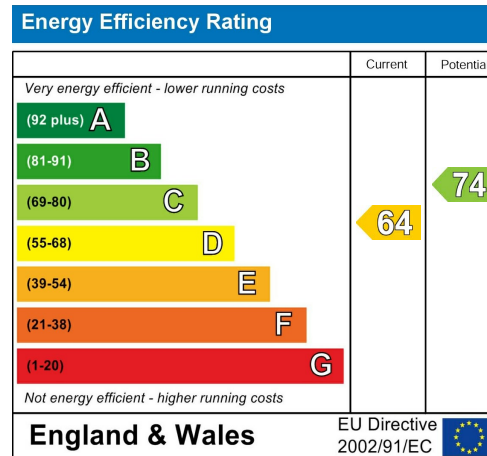

**RUSH
WITT &
WILSON**

**Residential Estate Agents
Lettings & Property Management**

**Rother House Havelock Road
Hastings
East Sussex
TN34 1BP
Tel: 01424 442443
hastings@rushwittwilson.co.uk
www.rushwittwilson.co.uk**