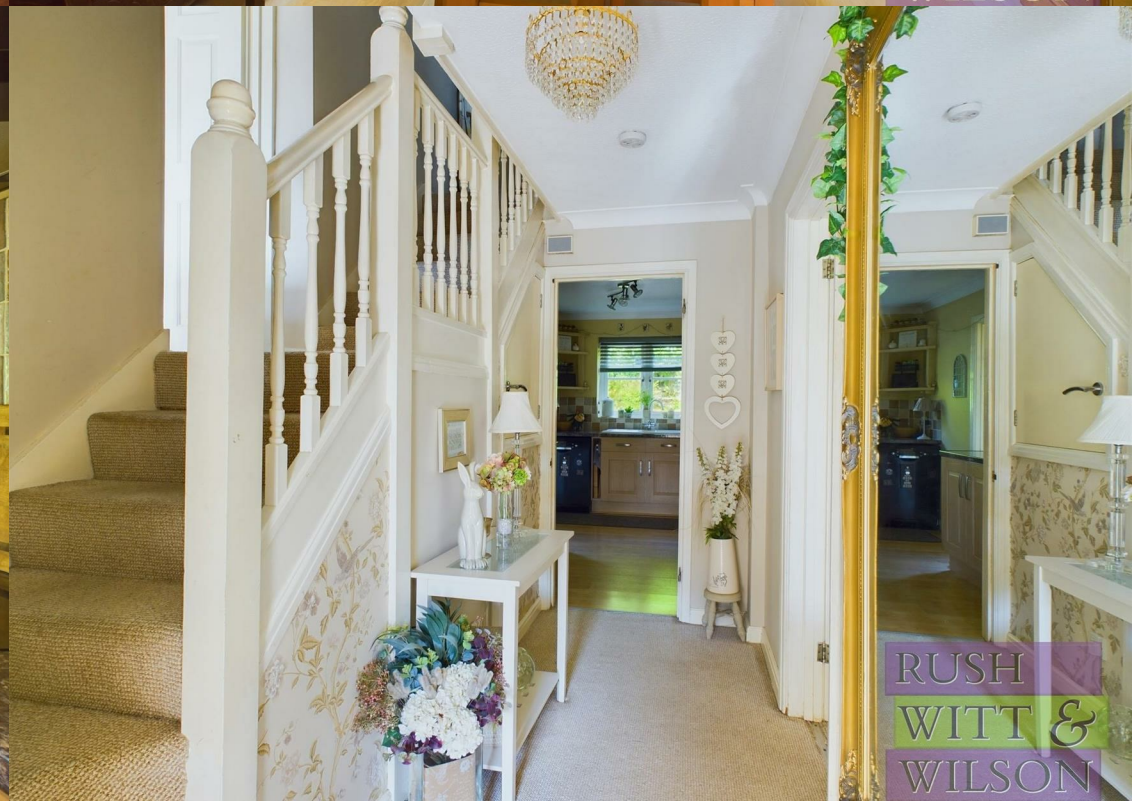

RUSH
WITT &
WILSON

RUSH
WITT &

5 Hoover Close, St. Leonards-On-Sea, East Sussex TN37 7TA
Guide Price £425,000

*****GUIDE PRICE £425,000 - £450,000***** Rush Witt & Wilson are pleased to welcome to the market this stunning link-detached house, offering a perfect blend of space and comfort. As you step inside, you are greeted by two spacious reception rooms, ideal for entertaining guests or simply relaxing with your family. In total **FOUR BEDROOMS** and two bathrooms with one being an **EN SUITE SHOWER ROOM** to the main bedroom, there is ample space for everyone in the household to enjoy their own privacy. The property also boasts a garage, which then leads through to basement storage, off-road parking for two vehicles, ensuring that storage and parking will never be an issue. Situated in a peaceful neighbourhood within the **HIGH BEECH ESTATE**, this detached house offers a tranquil retreat from the hustle and bustle of everyday life. Whether you're looking to unwind in the garden or host a barbecue with friends, this property provides the perfect setting for creating lasting memories. Don't miss out on the opportunity to make this house your home. Contact us today to arrange a viewing and experience the charm and comfort that this property has to offer.