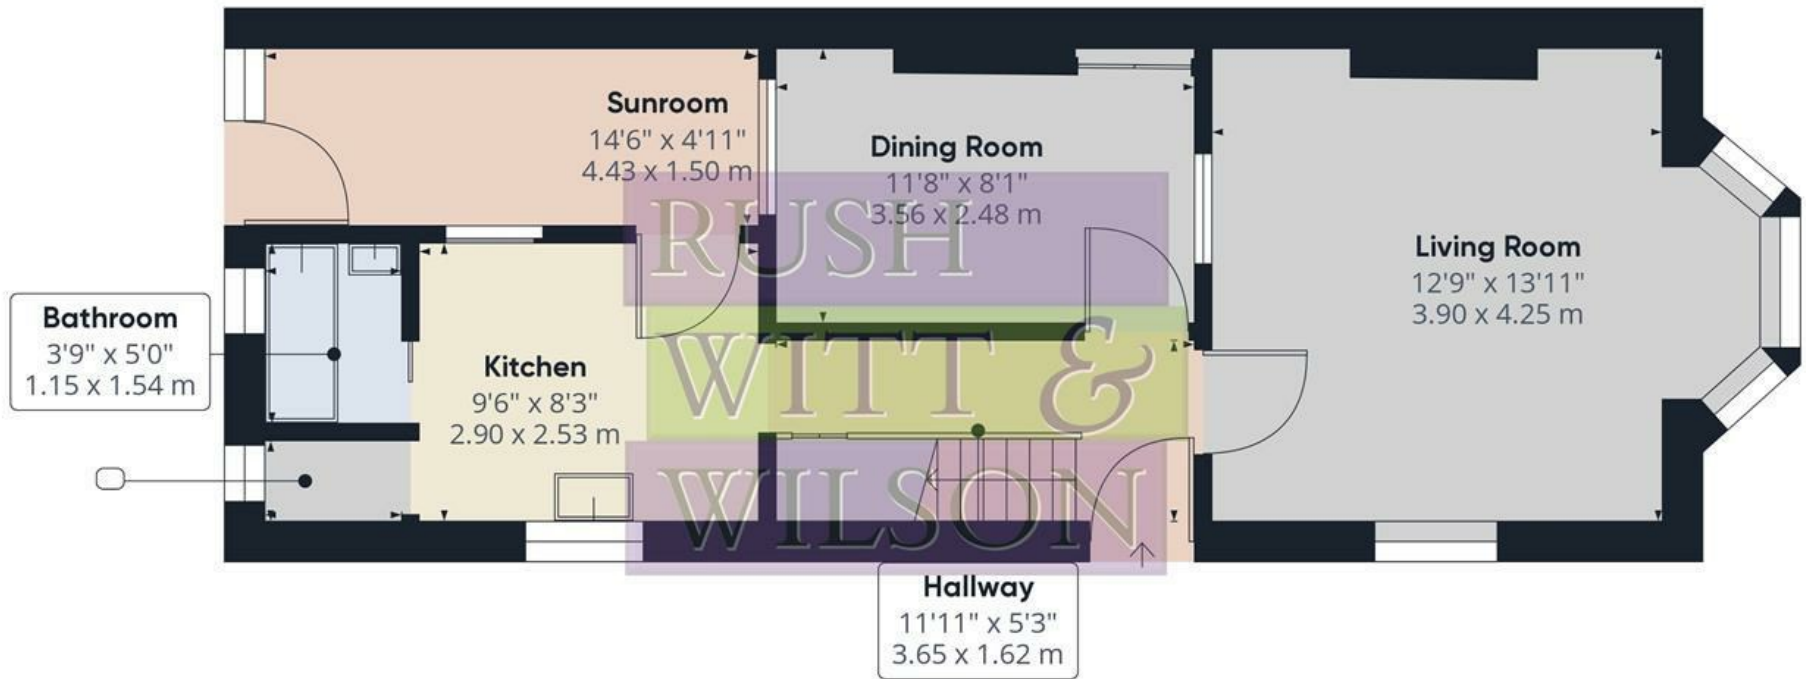

RUSH  
WITT &  
WILSON

RUSH  
WITT &  
WILSON

RUSH  
WITT &  
WILSON

RUSH  
WITT &  
WILSON

Floor 0

**Approximate total area<sup>(1)</sup>**  
967.73 ft<sup>2</sup>  
89.91 m<sup>2</sup>

Floor 1

(1) Excluding balconies and terraces

While every attempt has been made to ensure accuracy, all measurements are approximate, not to scale. This floor plan is for illustrative purposes only.

**RUSH  
WITT &  
WILSON**

**Residential Estate Agents**  
Lettings & Property Management