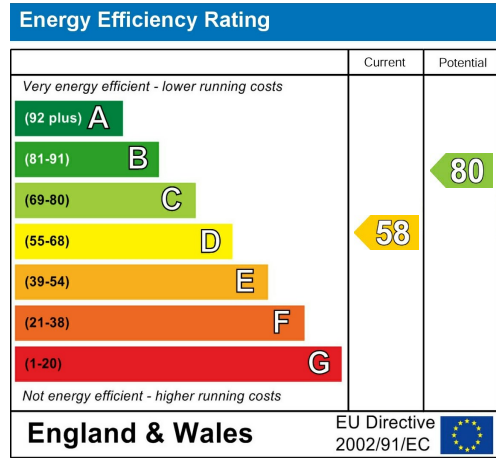

While every attempt has been made to ensure accuracy, all measurements are approximate, not to scale. This floor plan is for illustrative purposes only.

**RUSH  
WITT &  
WILSON**

**Residential Estate Agents**  
Lettings & Property Management