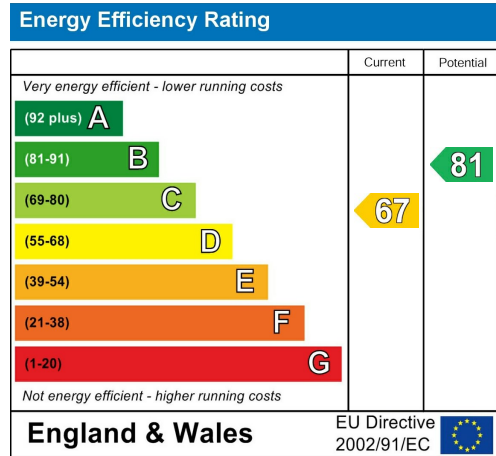

**RUSH
WITT &
WILSON**

**Residential Estate Agents
Lettings & Property Management**

**Rother House Havelock Road
Hastings
East Sussex
TN34 1BP
Tel: 01424 442443
hastings@rushwittwilson.co.uk
www.rushwittwilson.co.uk**