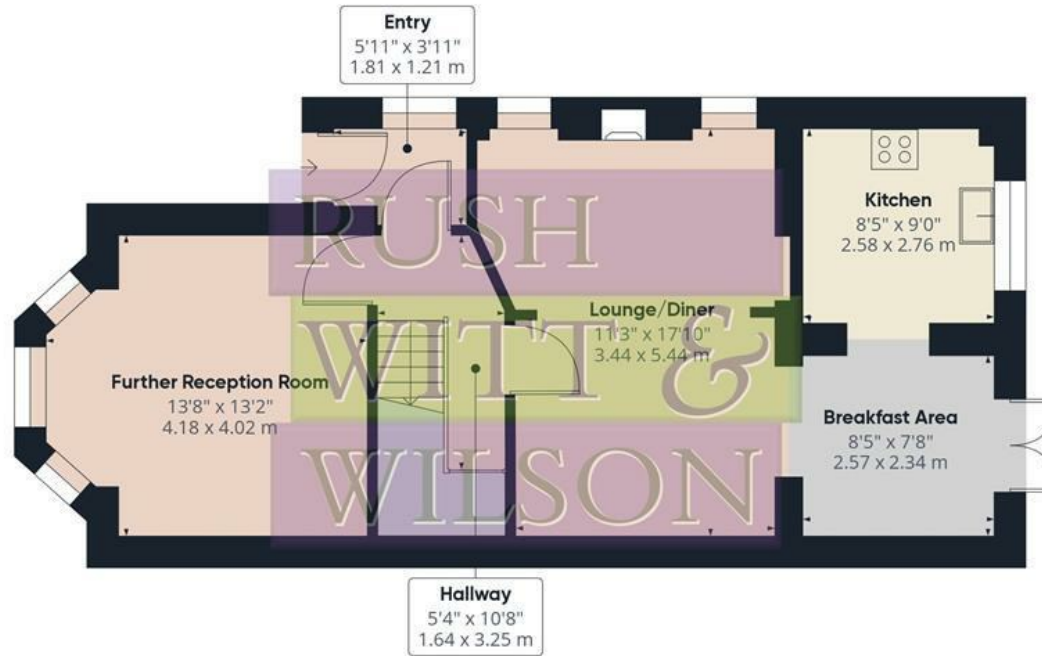

Floor 0

Floor 1

Approximate total area⁽¹⁾

1135.6 ft²

105.5 m²

(1) Excluding balconies and terraces

While every attempt has been made to ensure accuracy, all measurements are approximate, not to scale. This floor plan is for illustrative purposes only.