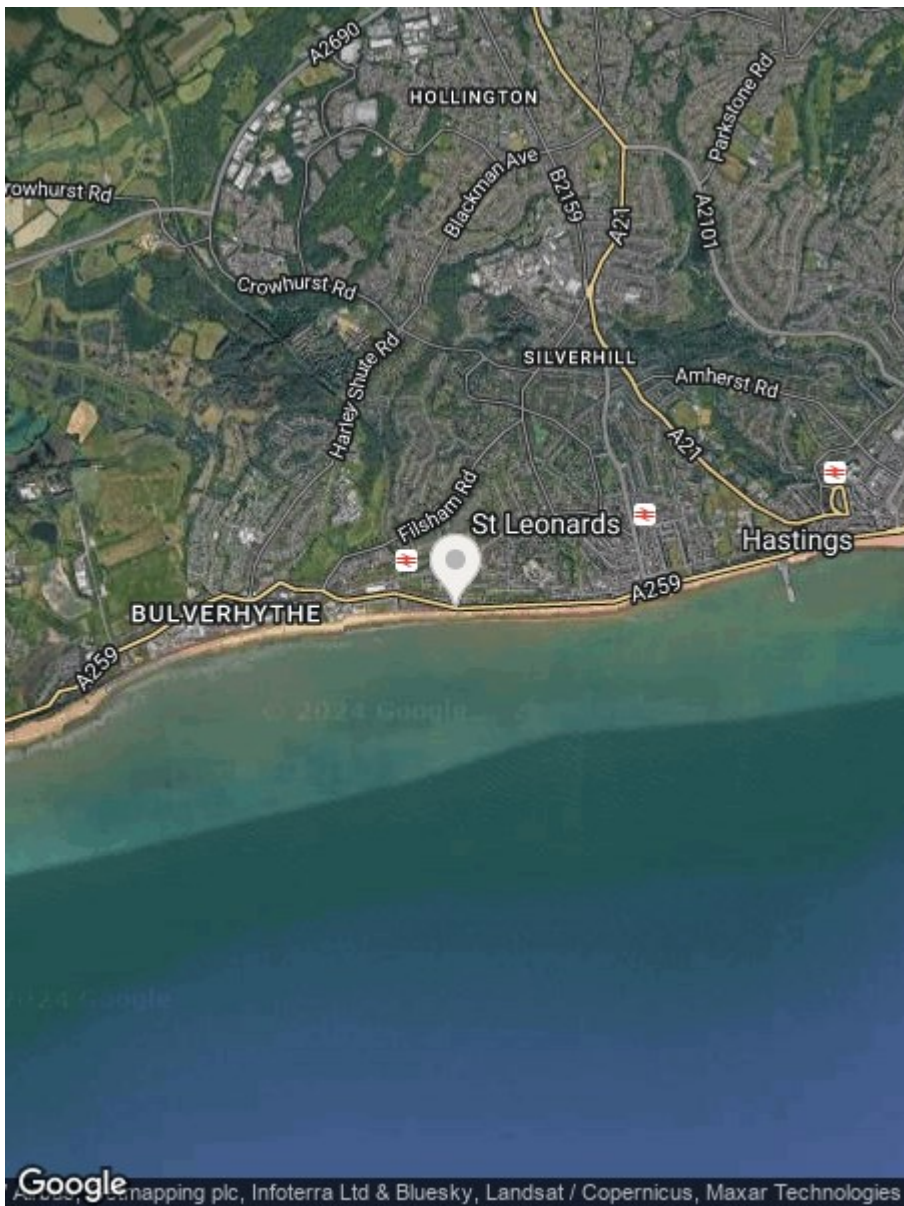

**RUSH
WITT &
WILSON**

Residential Estate Agents
Lettings & Property Management

Rother House Havelock Road
Hastings
East Sussex
TN34 1BP
Tel: 01424 442443
hastings@rushwittwilson.co.uk
www.rushwittwilson.co.uk