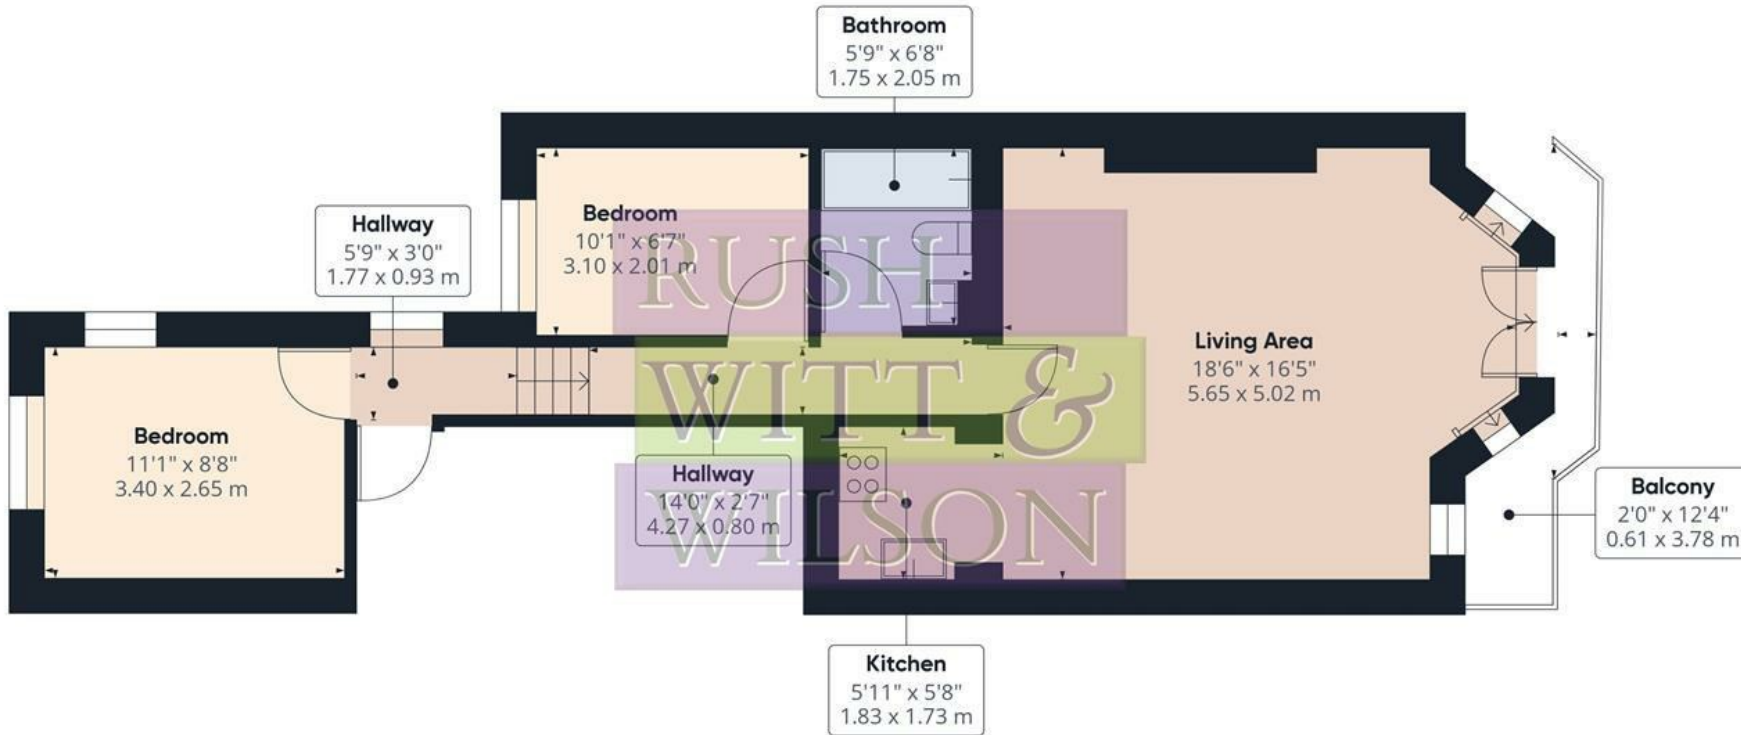

RUSH  
WITT &  
WILSON

RUSH  
WITT &

**First Floor Flat 3, 132 Marina, St. Leonards-On-Sea, TN38 0BT**  
**Offers In Excess Of £300,000**

Rush Witt & Wilson invite you to visit this fine SEASIDE ABODE located along the Marina of St Leonards-On Sea. If you have been searching for a bolt hole by the coast then this is certainly a contender to be added to your wish list. This home is located on the FIRST FLOOR and benefits from a BALCONY with DIRECT SEA VIEWS. This home offers the perfect nod to seafront living with it's coastal theme throughout and includes a FEATURE PORT HOLE window giving the illusion of being on a cruise ship. This property has TWO BEDROOMS with both being located to the rear of the property, moving on up through the internal hallway you will reach the main bathroom which is of good standard. Continuing through to the main living space you will find an OPEN PLAN LIVING ROOM/DINER with the kitchen neatly tucked away within. This property as mentioned benefits from DIRECT SEA VIEWS and offers light and airy accommodation throughout. If you have been searching for an ideal seaside retreat then be sure not to miss this opportunity in securing this apartment which is ready to view now. We Look forward to showing you around.

Approximate total area<sup>(1)</sup>  
580.51 ft<sup>2</sup>  
53.93 m<sup>2</sup>

(1) Excluding balconies and terraces

While every attempt has been made to ensure accuracy, all measurements are approximate, not to scale. This floor plan is for illustrative purposes only.