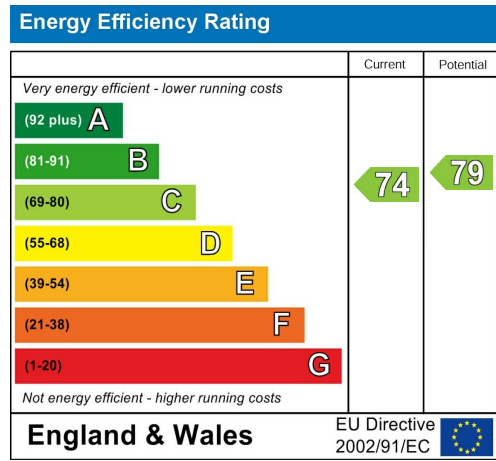

**RUSH
WITT &
WILSON**

Residential Estate Agents
Lettings & Property Management

Rother House Havelock Road
Hastings
East Sussex
TN34 1BP
Tel: 01424 442443
hastings@rushwittwilson.co.uk
www.rushwittwilson.co.uk