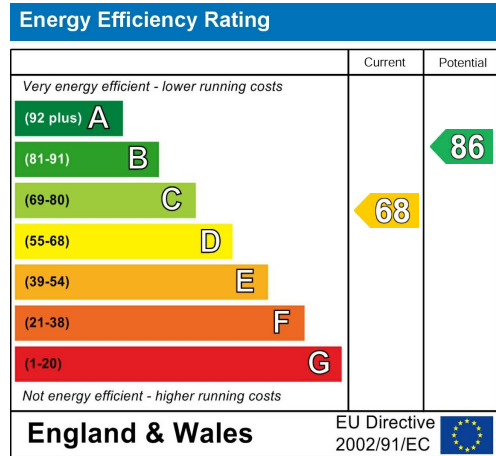

**RUSH
WITT &
WILSON**

**Residential Estate Agents
Lettings & Property Management**

**Rother House Havelock Road
Hastings
East Sussex
TN34 1BP
Tel: 01424 442443
hastings@rushwittwilson.co.uk
www.rushwittwilson.co.uk**