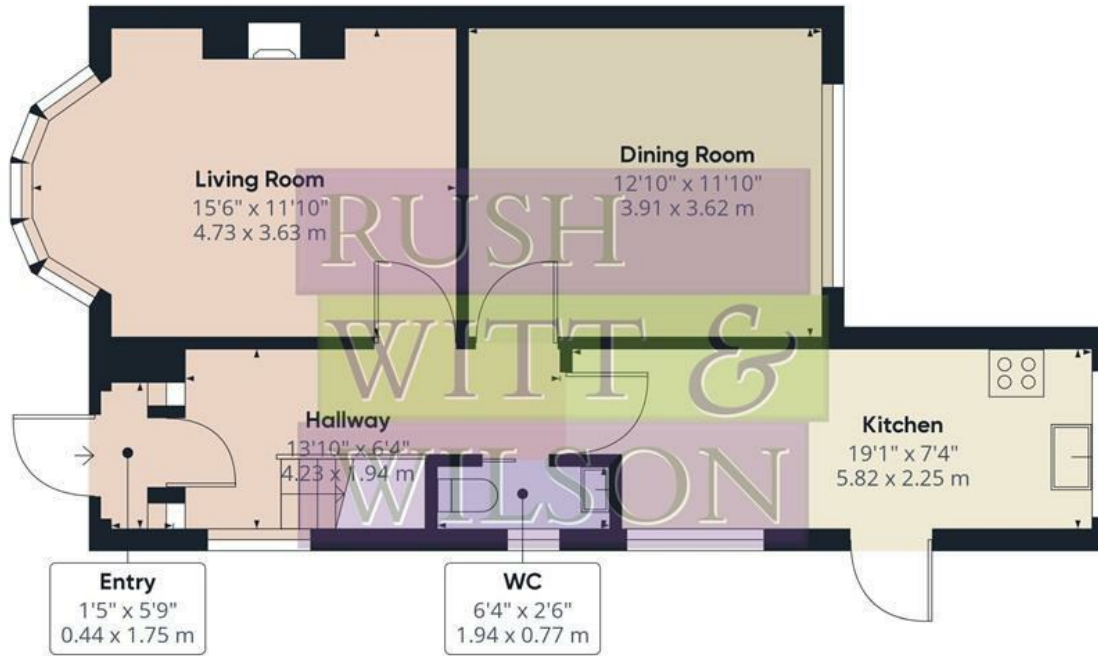

RUSH  
WITT &  
WILSON

RUSH  
WITT &  
WILSON

RUSH  
WITT &  
WILSON

RUSH  
WITT &  
WILSON

Floor 0

Approximate total area<sup>(1)</sup>

1116.89 ft<sup>2</sup>

103.76 m<sup>2</sup>

Floor 1

(1) Excluding balconies and terraces

While every attempt has been made to ensure accuracy, all measurements are approximate, not to scale. This floor plan is for illustrative purposes only.

GIRAFFE 360