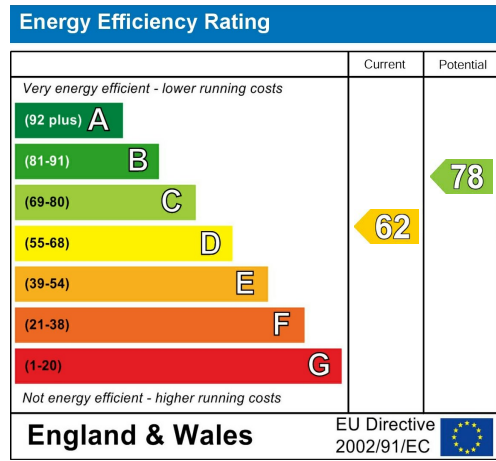

**RUSH
WITT &
WILSON**

**Residential Estate Agents
Lettings & Property Management**

**Rother House Havelock Road
Hastings
East Sussex
TN34 1BP
Tel: 01424 442443
hastings@rushwittwilson.co.uk
www.rushwittwilson.co.uk**