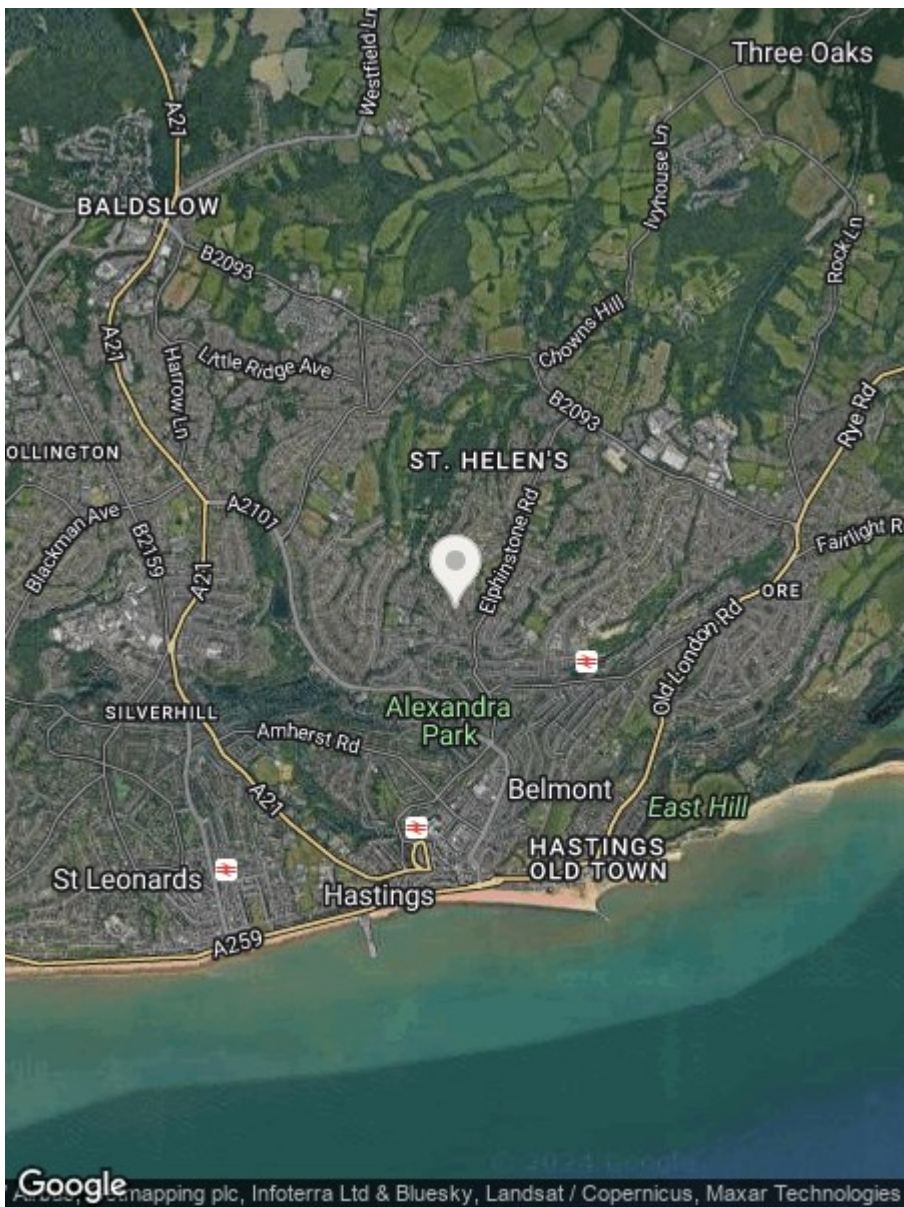

**RUSH
WITT &
WILSON**

**Residential Estate Agents
Lettings & Property Management**

**Rother House Havelock Road
Hastings
East Sussex
TN34 1BP
Tel: 01424 442443
hastings@rushwittwilson.co.uk
www.rushwittwilson.co.uk**