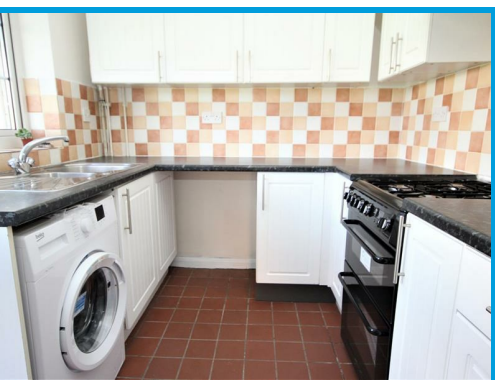

Description

This spacious property comprises of, to the ground floor; Entrance hall with stairs leading to the upstairs, large lounge/diner with gas fire place, a bright kitchen with space for kitchen table, family bathroom and conservatory which is ideal for a second reception room or study. To the first floor, there are two double bedrooms, both with built in storage and a further single bedroom. The rear garden boasts a large, peaceful area. Perfect for families to enjoy in the summer months. Behind the property there are wonderful views to enjoy.