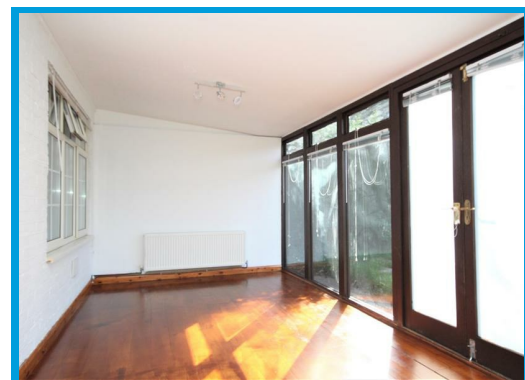

Fowlers Croft, Compton Guildford, Surrey GU3 1EH

Offers In Excess Of £810,000

****HUGE DEVELOPMENT OPPORTUNITY**** A large three bedroom house with lounge and conservatory and a large garden offering fantastic views. Located in the highly sought after area of Compton.

Description

This spacious property comprises of, to the ground floor; Entrance hall with stairs leading to the upstairs, large lounge/diner with gas fire place, a bright kitchen with space for kitchen table, family bathroom and conservatory which is ideal for a second reception room or study. To the first floor, there are two double bedrooms, both with built in storage and a further single bedroom. The rear garden boasts a large, peaceful area. Perfect for families to enjoy in the summer months. Behind the property there are wonderful views to enjoy.