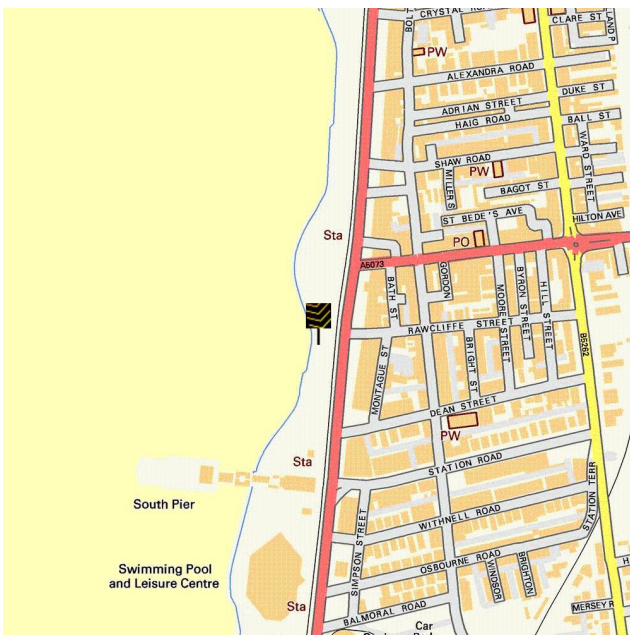

## Where you are

Everything you want  
to know about  
local authorities

**Get to know your local authorities**

Local government directly affects quality of life, particularly when it comes to council tax, planning, waste disposal and the impact of local policies. You may want to investigate how this is likely to affect you if you decide to move. There are nearly 400 local authorities in England, with five different types of local government structure. These can be broadly divided into **single-tier** and **two-tier authorities**.