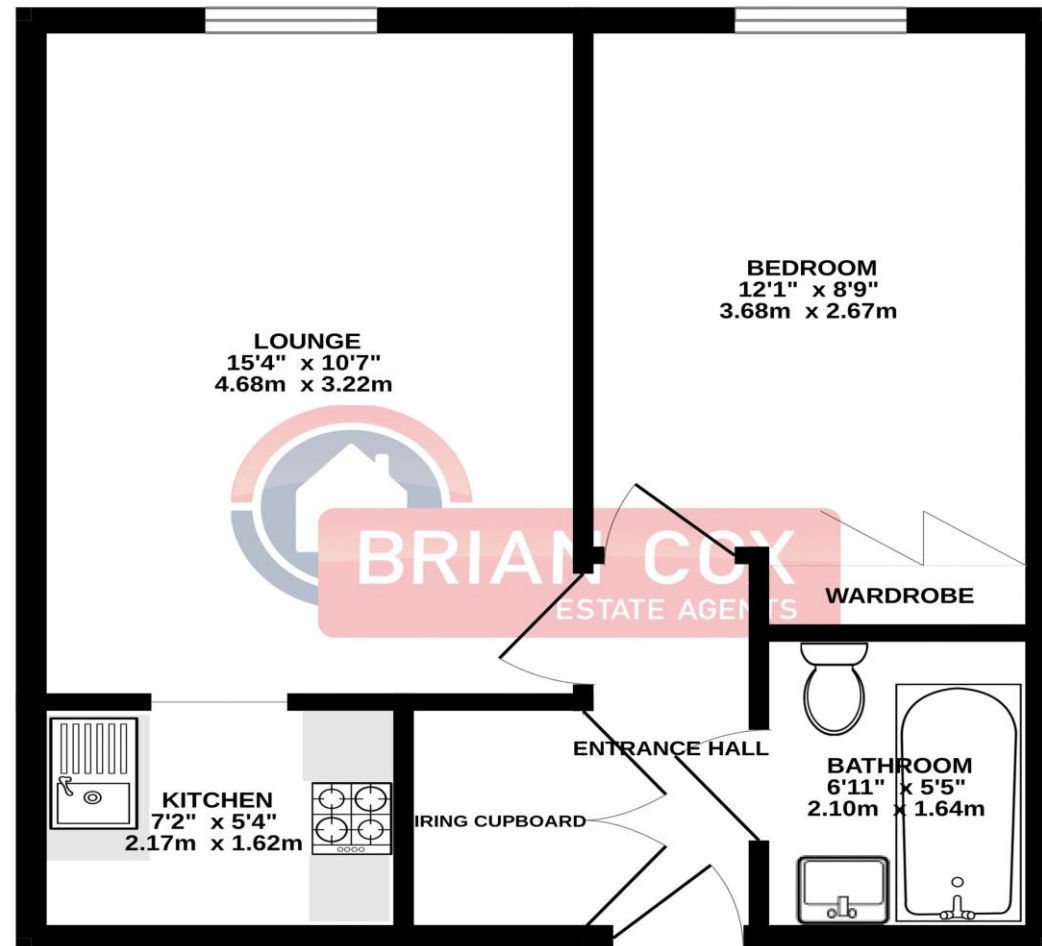

the floorplan...

FIRST FLOOR
400 sq.ft. (37.1 sq.m.) approx.