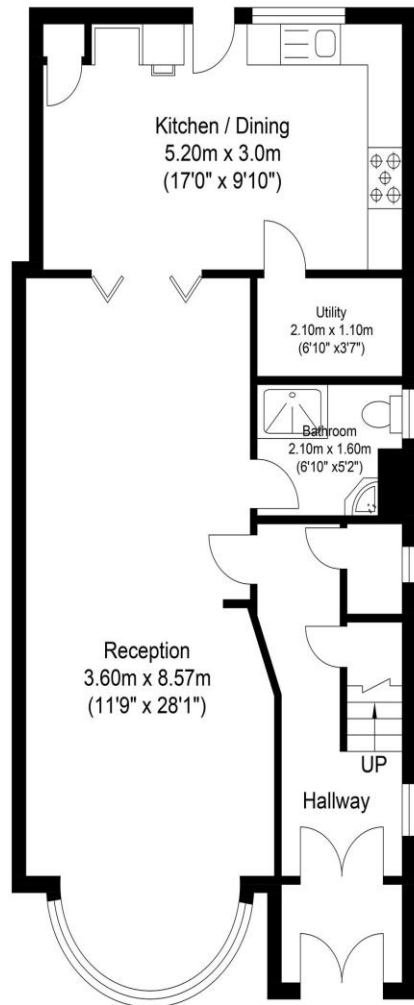

# the floorplan...

Approx Gross Internal Floor Area : 130.37 sq m. (1403.29 sq. ft.)

Garden Measurement - (19.50m x 8.50m = 63'11" x 27'10")

Ground Floor

First Floor

Second Floor