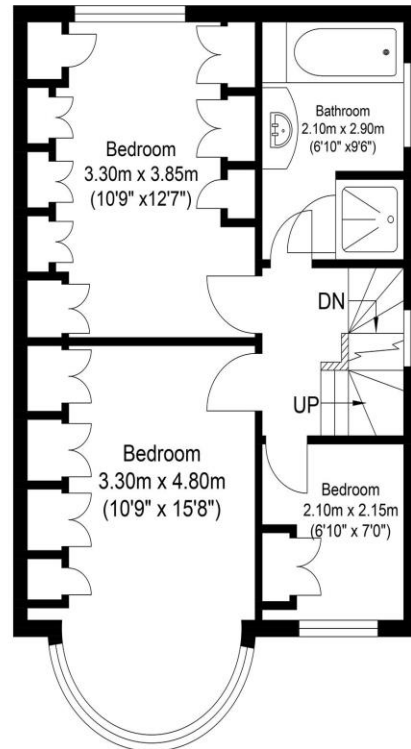

# the floorplan...

Approx Gross Internal Floor Area : 130.37 sq m. (1403.29 sq. ft.)

Garden Measurement - (19.50m x 8.50m = 63'11" x 27'10")

Ground Floor

First Floor

Second Floor