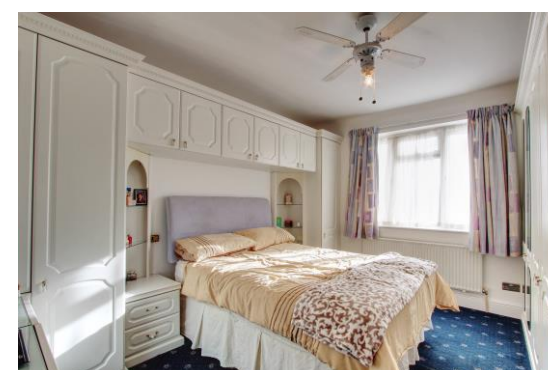

the location...

nearest stations ...

Harrow & Wealdstone (0.9 miles)
Kenton (1.1 miles)
Canons Park (1.2 miles)

Kenton is an area in North West London, England, partly in the London Borough of Harrow and partly in the London Borough of Brent.

Kenton is served by three train stations these are Kenton Station (Bakerloo Line & Watford DC Line), South Kenton Station (Bakerloo Line & Watford DC) and Northwick Park Station (Metropolitan Line)

There are many local primary schools with good or higher Ofsted report some of these include Priestmead Primary School and Nursery, St Joseph's Catholic Primary School, Elmgrove Primary School & Nursery and Belmont School.

If you have older children there are also local secondary schools also nearby some of these include Park High School, St Gregory's Catholic Science College, Canons High School and The Sacred Heart Language College.