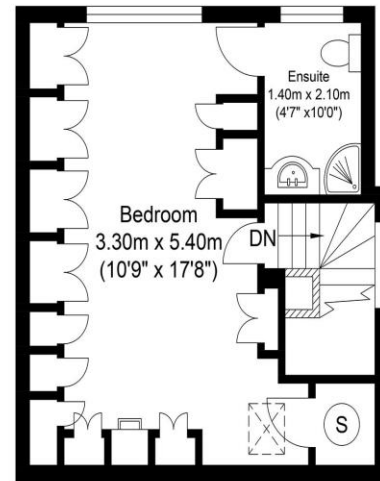

# the floorplan...

Approx Gross Internal Floor Area : 130.37 sq m. (1403.29 sq. ft.)

Garden Measurement - (19.50m x 8.50m = 63'11" x 27'10")

Ground Floor

First Floor

Second Floor