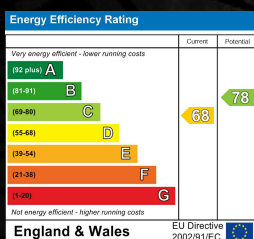

- One Bedroom
- Part Furnished
- First Floor
- Intercom Entrance

- Open Plan Living/Dining/Kitchen
- Available Immediately
- Secure Gated Development
- On Street Parking Only

LIVERY STREET, LEAMINGTON SPA

Viewing - Arrangements can be made by Complete Estate Agents on: 01926 887723

1 Binswood Street, Leamington Spa, Warwickshire, CV32 5RW
Tel: 01926 887723
sales@complete247.co.uk
www.complete247.co.uk

complete ●●●
SALES & LETTINGS