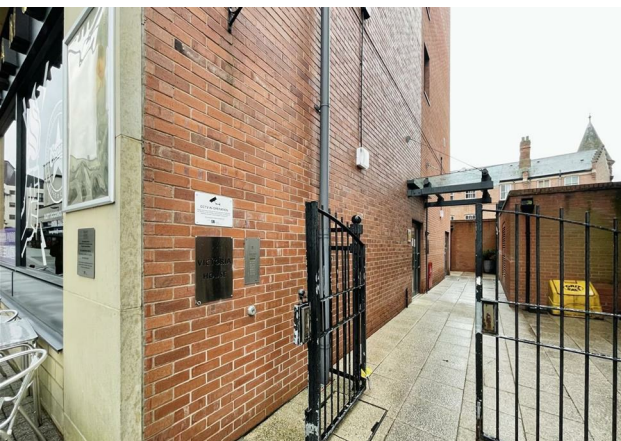

LIVERY STREET, TOWN CENTRE

complete ●●●
SALES & LETTINGS

Within the heart of Leamington Spa a one bed, first floor apartment set within the popular development in Regent Court. The block was development in 2004 and offers; immaculate communal hallways and lift within block. The apartment itself offers; entrance hall with intercom, open plan living/kitchen, double bedroom and bathroom. Appliances include; fridge/freezer, dishwasher, electric oven and hob, extractor and stainless steel sink with mixer tap.

Available Immediately

Location

A stylish modern apartment block, in Leamington Spa, seconds from the vibrancy of The Parade, walking distance from the train station, from which hourly fast trains run to London Marylebone. Convenient for everything Leamington Spa has to offer - with its beautiful tree-lined avenues and parks and historical architecture. There is a great choice of diverse high street & boutique shops, 'spoilt for choice' restaurants, café's & bars, offering unique shopping, dining, recreational and cultural experiences. Leamington offers a range of excellent private and state schools. Leamington has recently been voted one of the most desirable places to live in the UK and is renowned for London commuters settling here, not just down to the station but the convenience of the close by M40 motorway networks.

- One Bedroom
- Part Furnished
- First Floor
- Intercom Entrance

- Open Plan Living/Dining/Kitchen
- Available Immediately
- Secure Gated Development
- On Street Parking Only

LIVERY STREET, LEAMINGTON SPA