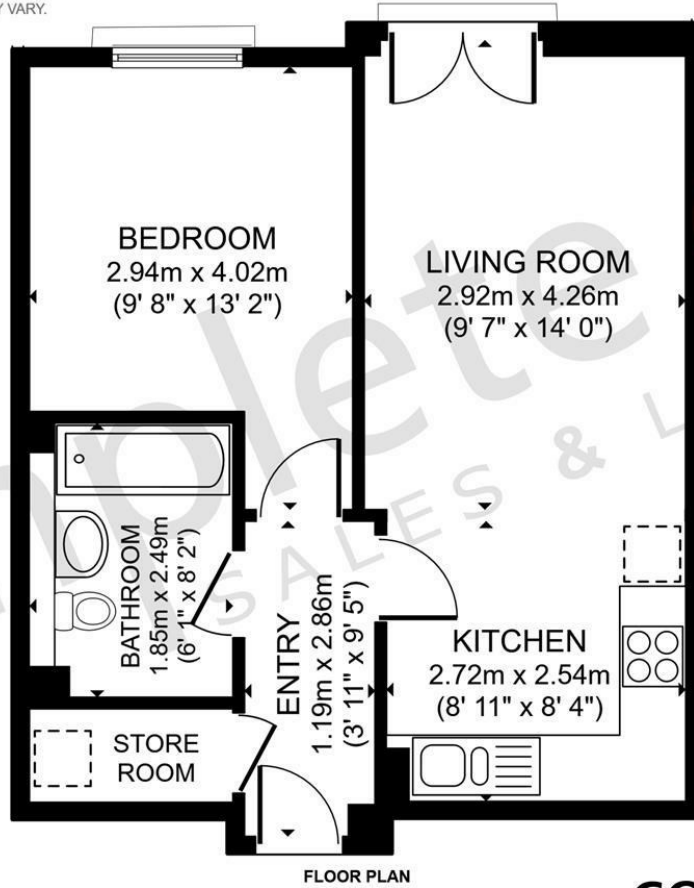

LIVERY STREET, TOWN CENTRE

complete ●●●
SALES & LETTINGS

Within the heart of Leamington Spa a one bed, first floor apartment set within the popular development in Regent Court. The block was development in 2004 and offers; immaculate communal hallways and lift within block. The apartment itself offers; entrance hall with intercom, open plan living/kitchen, double bedroom and bathroom. Appliances include; fridge/freezer, dishwasher, electric oven and hob, extractor and stainless steel sink with mixer tap.

GROSS INTERNAL AREA
FLOOR PLAN 41.3 m² (445 sq.ft.)
EXCLUDED AREAS : BALCONY 3.7 m² (40 sq.ft.)
TOTAL : 41.3 m² (445 sq.ft.)

SIZES AND DIMENSIONS ARE APPROXIMATE, ACTUAL MAY VARY.

FLOOR PLAN

complete ●●●
SALES & LETTINGS

- One Bedroom
- Part Furnished
- First Floor
- Intercom Entrance

- Open Plan Living/Dining/Kitchen
- Available Immediately
- Secure Gated Development
- On Street Parking Only

LIVERY STREET, LEAMINGTON SPA