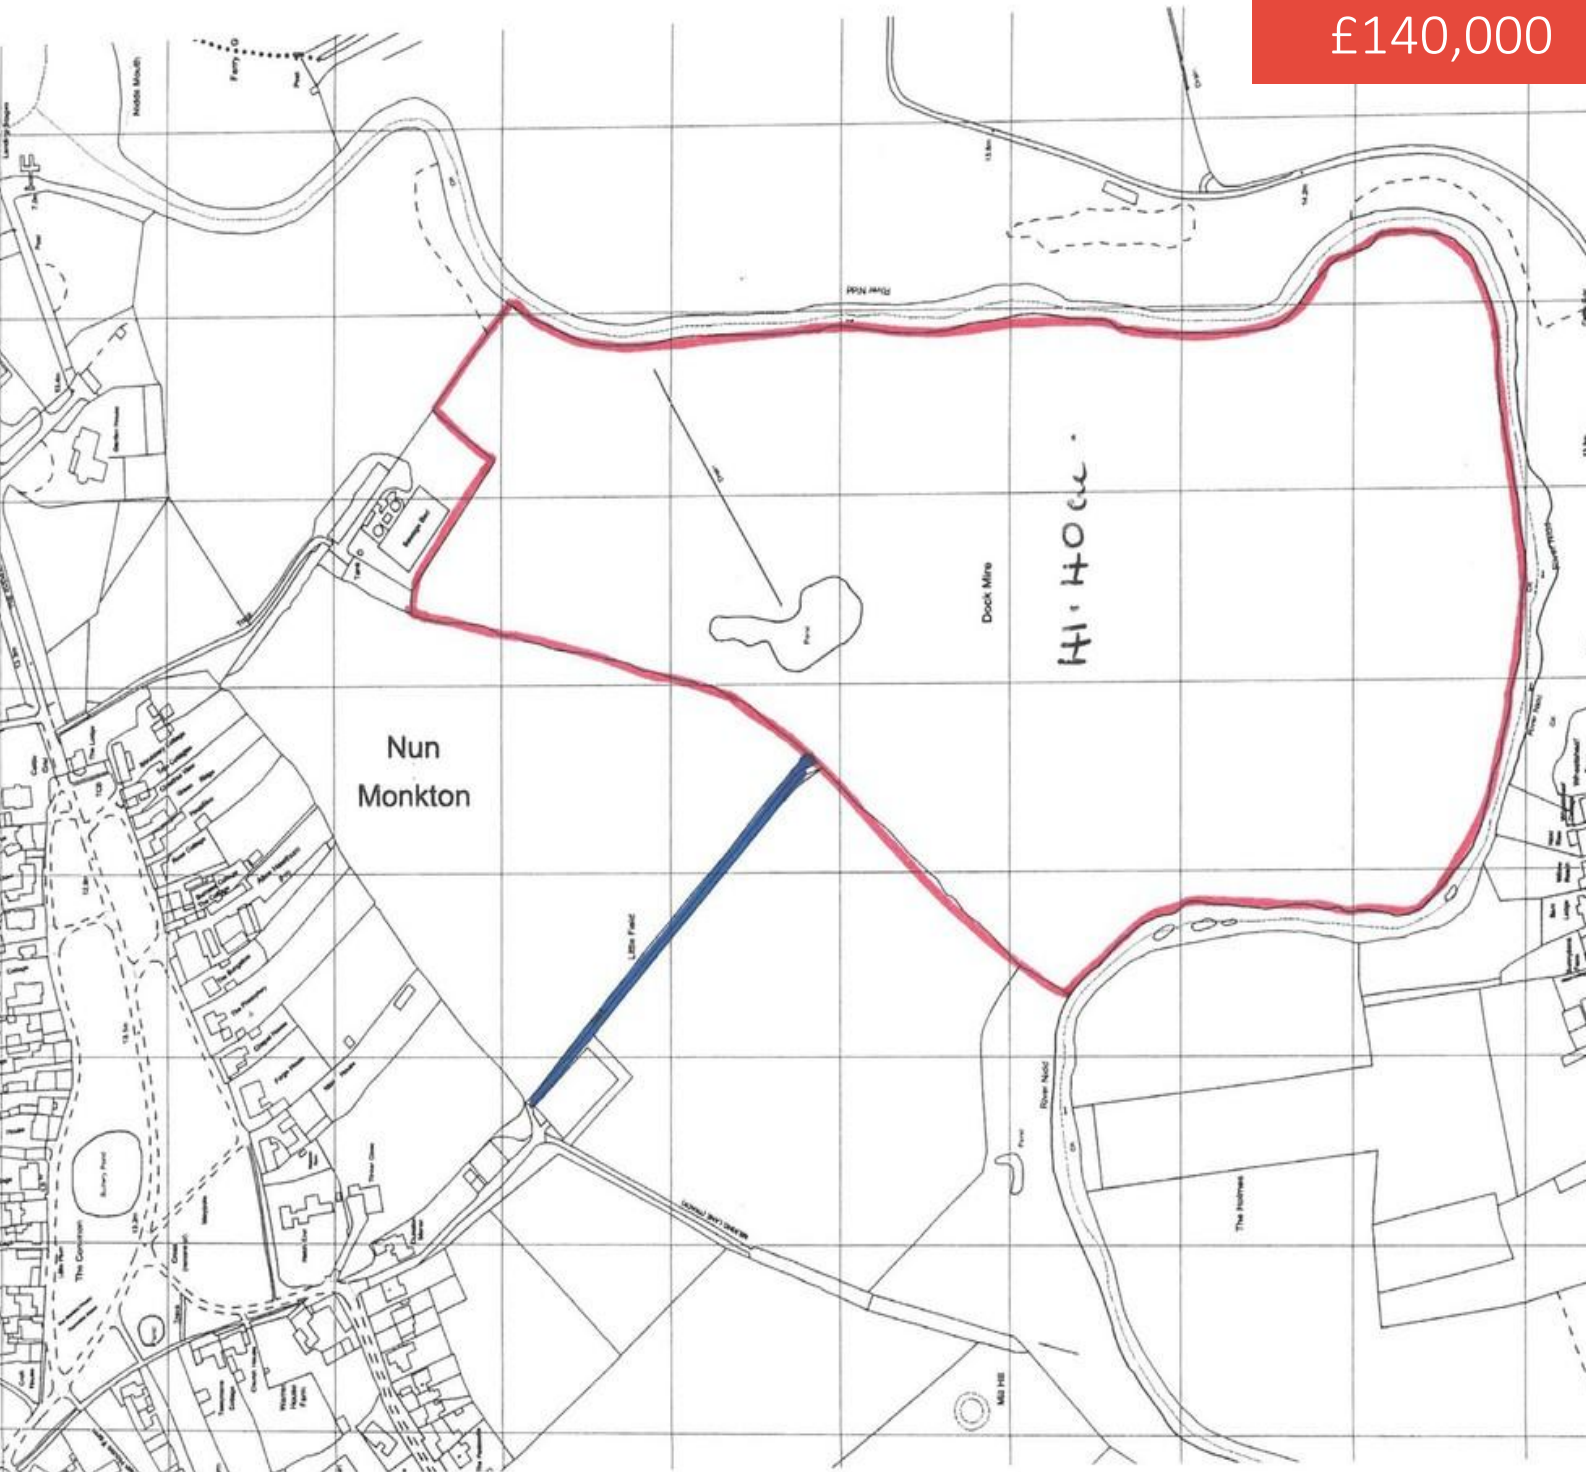

THOMLINSONS

— 1870 —

41.40 Acres of Grassland

£140,000

41.40 ACRES OF GRASSLAND | FOR SALE BY PRIVATE TREATY

41.40 Acres of Grassland - A single parcel of permanent pasture that lies to the south of the village of Nun Monkton. The land is bounded by the River Nidd to the South and East.