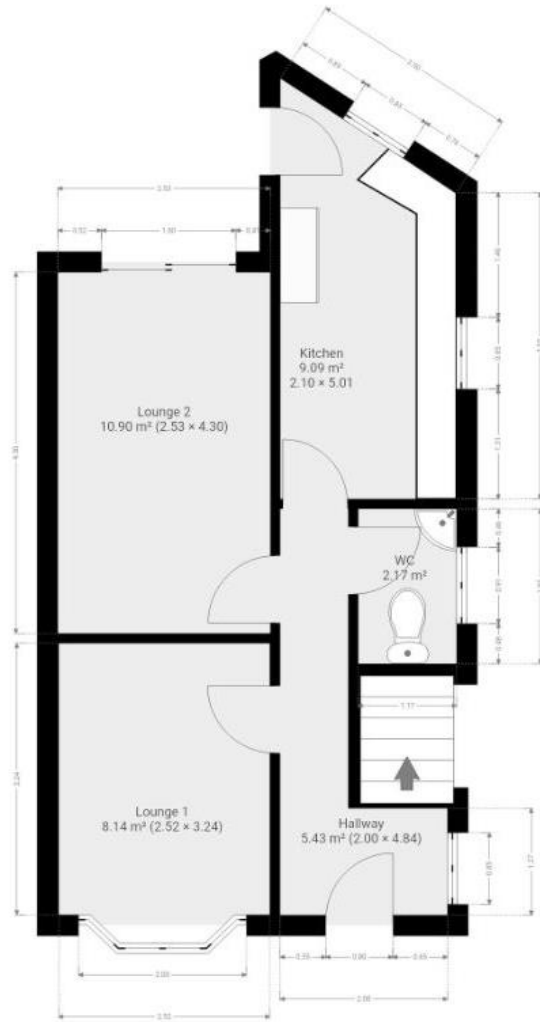

Contact us today to register your interest! – 01279 654646

Score	Energy rating	Current	Potential
92+	A		
81-91	B		84 B
69-80	C		
55-68	D	60 D	
39-54	E		
21-38	F		
1-20	G		

Floor Plan

7 Riverside Walk, South Street, Bishop's Stortford, Herts CM23 3AG