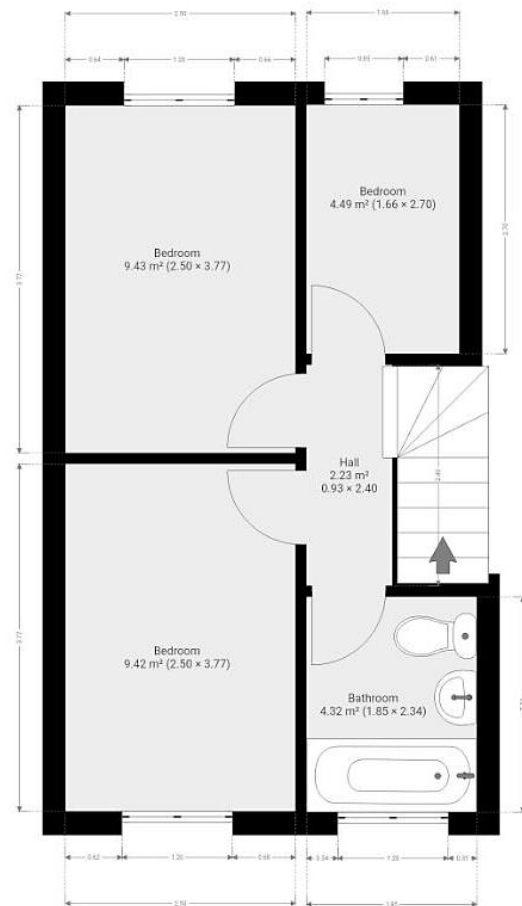

Contact us today to register your interest! – 01279 654646

Score	Energy rating	Current	Potential
92+	A		
81-91	B		84 B
69-80	C		
55-68	D	60 D	
39-54	E		
21-38	F		
1-20	G		

Floor Plan

7 Riverside Walk, South Street, Bishop's Stortford, Herts CM23 3AG