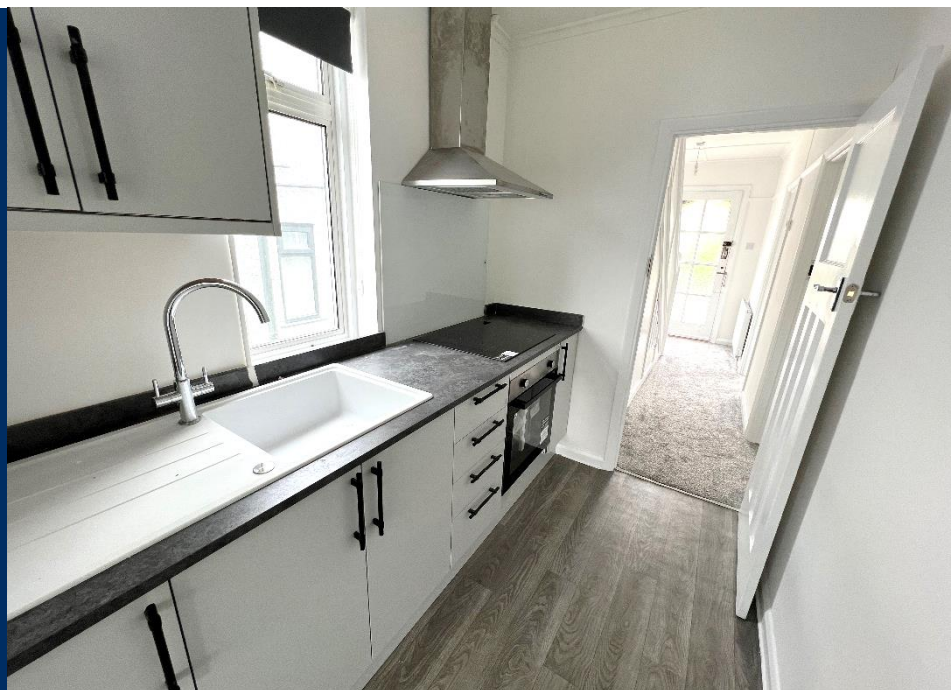

Overview

- Semi-Detached Family Home
- Three Bedrooms
- Fully Fitted Modern Kitchen
- Integrated Appliances
- Open-Plan Living Area
- Family Sized Tiled Bathroom
- Offered Unfurnished
- Popular Location
- Energy Rating: D
- Council Tax Band: D

Description

PM Estates are pleased to introduce this 3-bedroom semi-detached house to the rental market, along the popular residential road of Borough Lane within the town of Saffron Walden.

This property has a modern design throughout, having undergone a full renovation 12 months ago. In addition, there is a fitted contemporary kitchen, home to integrated appliances, completed to a high specification. The property also has a WC and family sized bathroom.