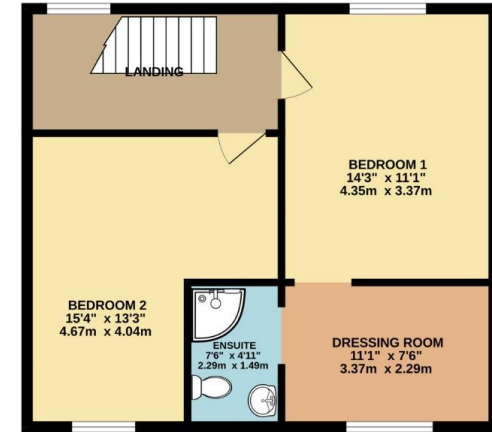

To view this property call Lang Town & Country Estate Agents on 01752 456000.

[www.langtownandcountry.com](http://www.langtownandcountry.com)

TOTAL FLOOR AREA : 1870 sq.ft. (173.8 sq.m.) approx.  
Measurements are approximate. Not to scale. Illustrative purposes only  
Made with Metropix ©2024