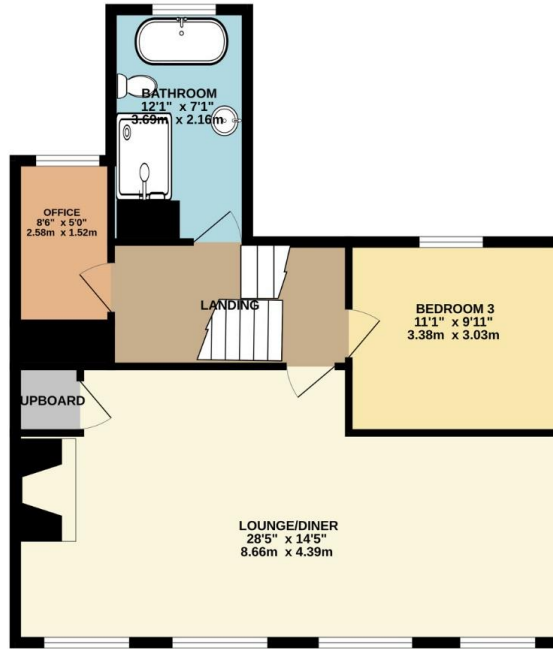

To view this property call Lang Town & Country Estate Agents on 01752 456000.

[www.langtownandcountry.com](http://www.langtownandcountry.com)

TOTAL FLOOR AREA : 1870 sq.ft. (173.8 sq.m.) approx.  
Measurements are approximate. Not to scale. Illustrative purposes only  
Made with Metropix ©2024