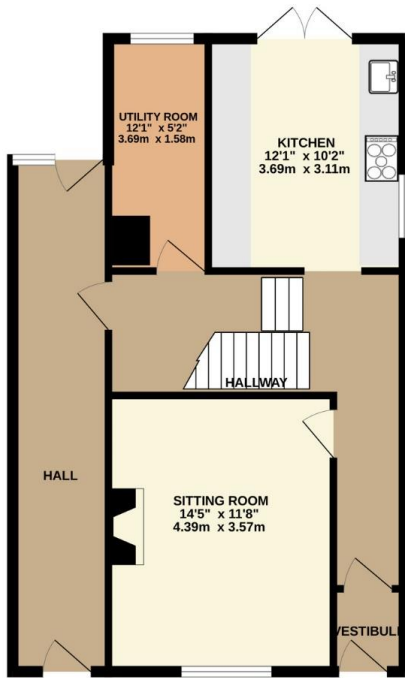

To view this property call Lang Town & Country Estate Agents on 01752 456000.

[www.langtownandcountry.com](http://www.langtownandcountry.com)

TOTAL FLOOR AREA : 1870 sq.ft. (173.8 sq.m.) approx.  
Measurements are approximate. Not to scale. Illustrative purposes only  
Made with Metropix ©2024