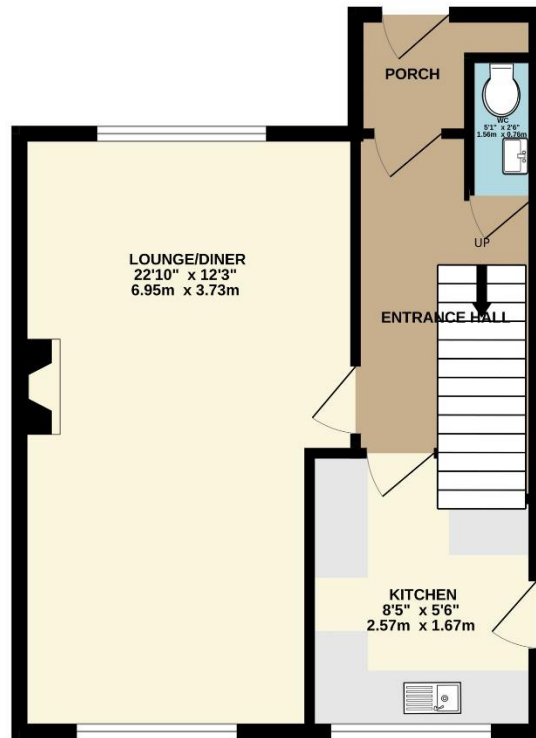

Measurements are approximate. Not to scale. Illustrative purposes only
Made with Metropix ©2024

Lang Town & Country

6 The Broadway

Plymstock

Plymouth

PL9 7AU

Tel: 01752 456000

Email: plymstockoffice@langtownandcountry.com

Lang Town & Country endeavour to ensure the accuracy of property details produced and displayed, we have not tested any apparatus, equipment, fixtures, fittings or services and so cannot verify that they are connected, in working order or fit for purpose. A buyer must check the availability of any property and make an appointment to view before embarking on any journey to see a property.

YouTube