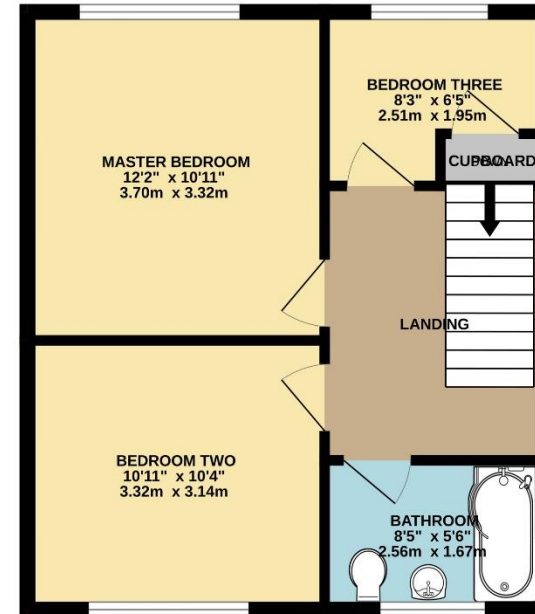

Measurements are approximate. Not to scale. Illustrative purposes only
Made with Metropix ©2024

Lang Town & Country

6 The Broadway

Plymstock

Plymouth

PL9 7AU

Tel: 01752 456000

Email: plymstockoffice@langtownandcountry.com

Lang Town & Country endeavour to ensure the accuracy of property details produced and displayed, we have not tested any apparatus, equipment, fixtures, fittings or services and so cannot verify that they are connected, in working order or fit for purpose. A buyer must check the availability of any property and make an appointment to view before embarking on any journey to see a property.

YouTube