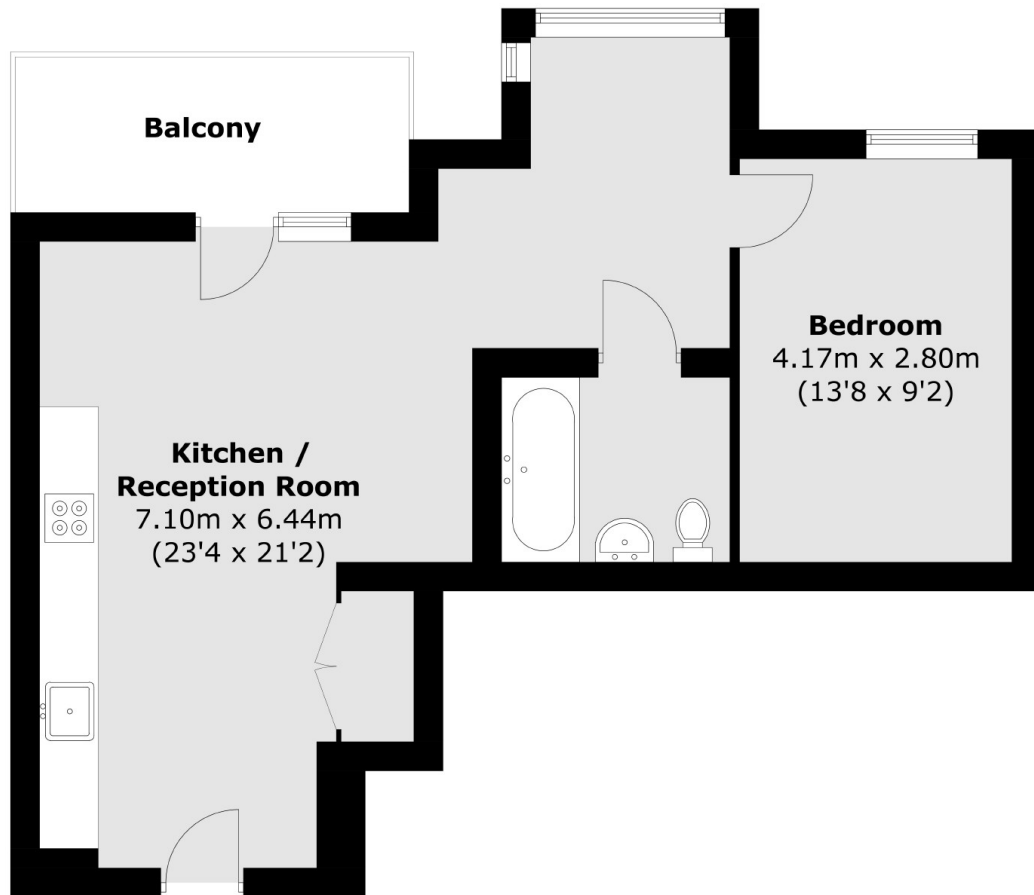

# York Place, London, SW11

Total area (approx.): 51.8 sq. m ( 557.5 sq. ft)  
Balcony area : 6.5 sq. m ( 70.0 sq. ft)