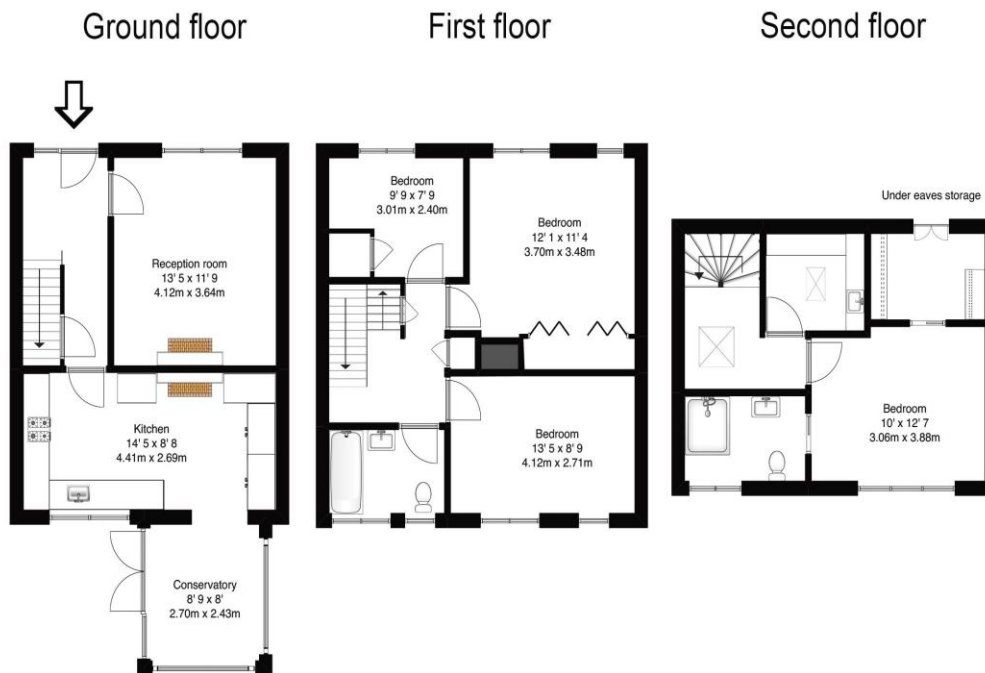

6 Cowley Crescent Hersham Walton-On-Thames Surrey KT12 5RH

£2495pcm + Initial Deposit

Approximate gross internal floor area 1,356 Sq Ft 126 Sq M

Whilst every attempt has been made to ensure the accuracy of the floor plan contained here, measurements are approximate and no responsibility is taken for any error, omission, or mis-statement. The plan is for illustrative purposes only and should be used as such by any prospective purchaser.

Located 0.8 miles approx. from Walton-on-Thames mainline station, this four-bedroom, two-bathroom home offers great internal space with quality fittings. Located in a popular residential street not far from schools and train station. The ground floor is made up of a cosy front room and to the rear there is a custom-made kitchen, giving plenty of storage as well as integrated appliances. This leads onto the conservatory which allows plenty of light to come in from the south-facing garden. On the first floor there are three bedrooms, two of which are very generous doubles with a further single. The family bathroom is also situated on the first floor which has underfloor heating. The second floor houses the main bedroom, which is a fantastic double, with en-suite. There is plenty of storage on the second floor with built-in wardrobes as well as a utility room. Available NOW. EPC Rating E.