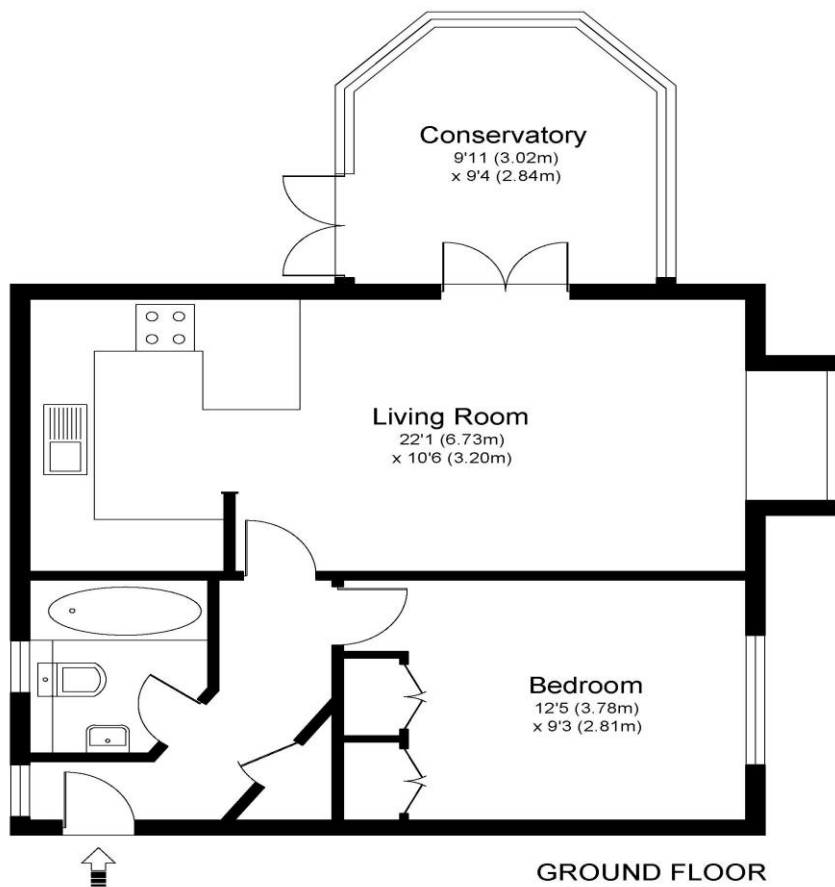

## RUSHMORE GARDENS KT12

Approximate Gross Internal Floor Area: 50 m sq / 533 sq ft

Whilst every attempt has been made to ensure the accuracy of the floor plan contained here, measurements of doors, windows and rooms are approximate and no responsibility is taken for any error, omission or misstatements. These plans are not to scale and are for representation purposes only as defined by RICS Code of Measuring Practice and should be used as such by any prospective purchaser. Specifically no guarantee is given on total square footage of the property if quoted on this plan. Any figure given is for initial guidance only and should not be relied on as a basis of valuation.

For sale with no onward chain, a superb ground floor one bedroom flat located in this popular and well-maintained block close to Walton mainline station. The flat is presented in good order throughout and includes a modern kitchen and bathroom. There is a double bedroom with fitted wardrobe and a living room with conservatory that works perfectly as a dining room. There is also an allocated parking space for one car. You are incredibly close to Walton train station with its fast train service to London Waterloo. Also benefiting from a share of freehold with long 950year + leasehold and £0 ground rent. EPC Rating D.