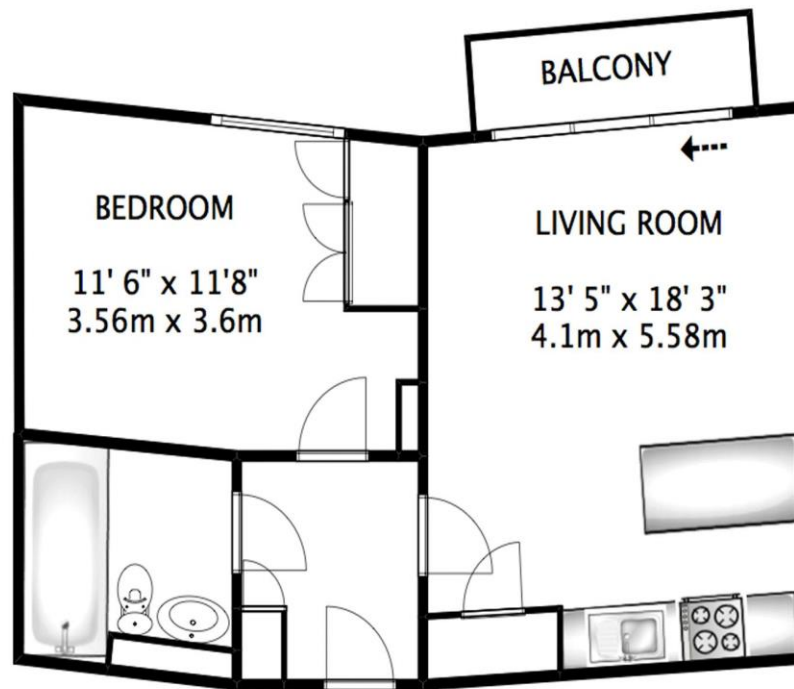

418 The Heart Walton-On-Thames Surrey KT12 1GE

£295,000

APPROXIMATE GROSS INTERNAL FLOOR AREA 474 sq. ft. 44m sq

Whilst every attempt has been made to ensure the accuracy of the floor plan contained here, measurements are approximate and no responsibility is taken for any error, omission, or mis-statement. the plan is for illustrive purposes only and should be used as such by any prospective purchaser.

For sale with no onward chain, a one-bedroom apartment, situated within the popular Heart of Walton Development. Set on the fourth floor of this popular modern development, right in the heart of the town centre, this one-bedroom apartment is bright and airy with far reaching views. The property consists of an open plan living room and fitted kitchen which is divided by a breakfast bar and allows access onto the balcony. The kitchen is one of the wider varieties in the development giving extra work surface and unit space. The bedroom is a good-sized double with fitted wardrobes and there is a modern bathroom. The development has a concierge service, 24-hour security on site and an underground car park (permit for one car). Being central, you are close to all Town Centre amenities and within walking distance of the River Thames. Walton Train Station is approx. one mile away and offers a fast train service into London Waterloo. EPC Rating C.