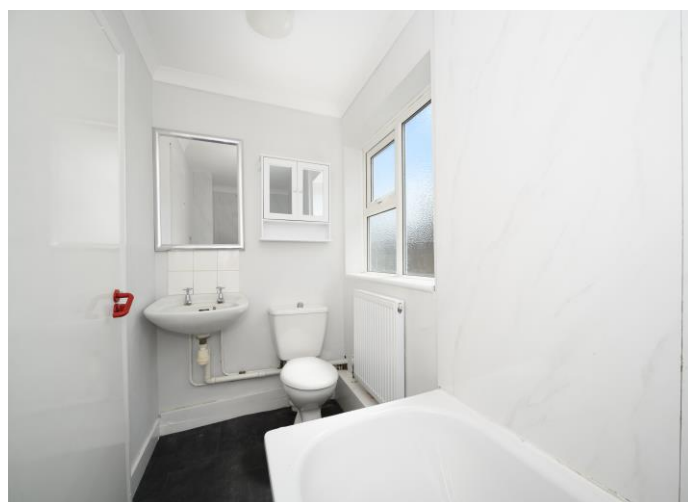

AGENTS NOTES: These details do not constitute any part of an offer or contract. In issuing them we do not have any authority to give any warranty or representation whatsoever in respect of this property. These details are provided without any responsibility on our part or the part of the vendors. No statements in these details are to be relied upon as representations of fact and purchasers should satisfy themselves by inspection or otherwise as to the accuracy of the statements contained therein.

Equipment: We have not tested the equipment or central heating system mentioned in these particulars and purchasers are advised to satisfy themselves as to their working order and condition.

Measurements: Great care is taken when measuring but measurements should not be relied upon for ordering carpets, equipment, etc.