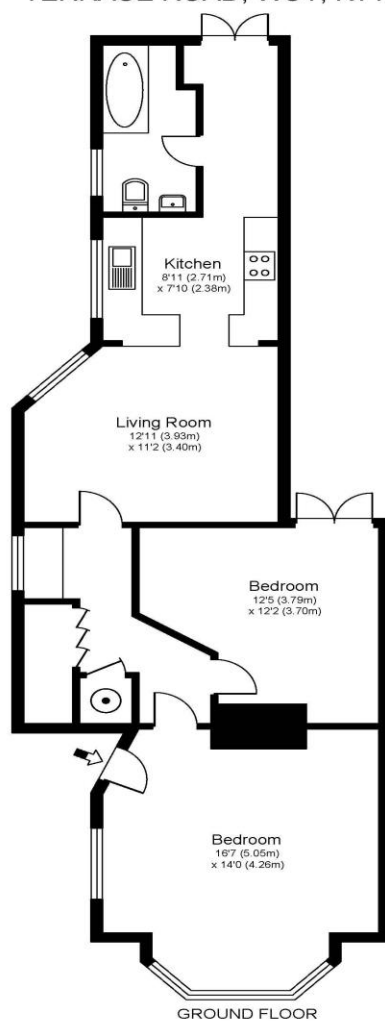

TERRACE ROAD, WOT, KT12

Approximate Gross Internal Floor Area: 69 m sq / 745 sq ft

A two-bedroom ground floor maisonette with hardstanding parking to rear and courtyard garden. Internally this is a clean and basis home which has been recently redecorated. There are some nice character features and the main bedroom (could also be used as living room) is spacious with a nice bay window. There is a hardstanding to rear that can be used for parking and then a further courtyard patio area access from one of the bedrooms.

A good popular location now far from the Town Centre amenities and River Thames.

Available NOW, Unfurnished. EPC Rating D.