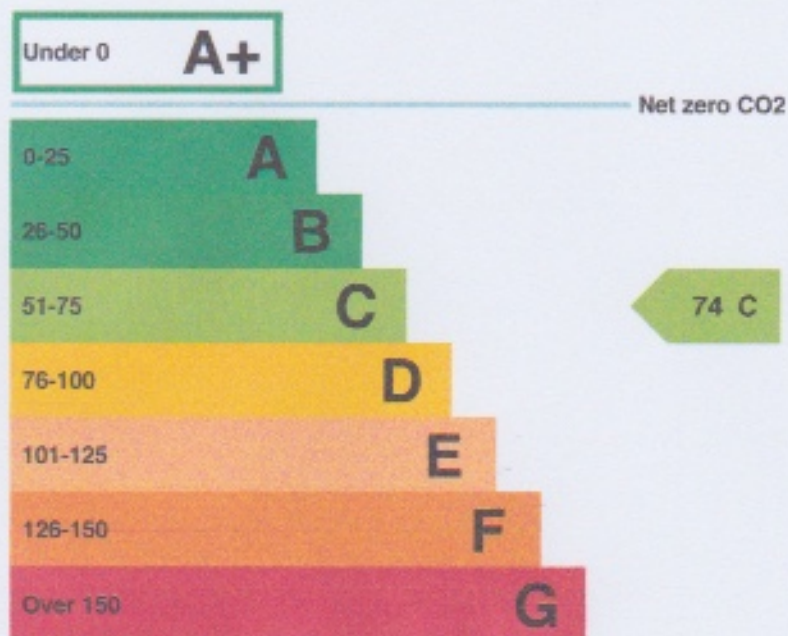

Energy performance certificate (EPC)

Unit 25e
North Bank
Berry Hill Industrial Estate
DROITWICH
WR9 9AU

Energy rating

C

Valid until: 8 January 2025

Certificate number: 0670-0235-8299-8909-9002

Property type	B2 to B7 General Industrial and Special Industrial Groups
Total floor area	179 square metres

Rules on letting this property

Properties can be let if they have an energy rating from A+ to E.

Energy rating and score

This property's current energy rating is C.

Properties get a rating from A+ (best) to G (worst) and a score.

The better the rating and score, the lower your property's carbon emissions are likely to be.