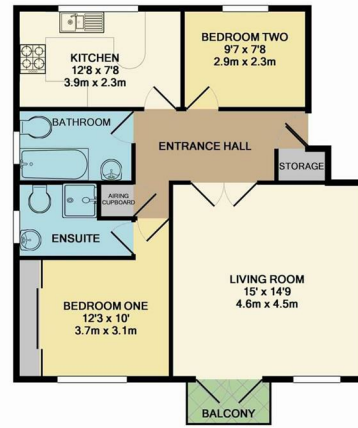

Description

SPACIOUS TWO BEDROOM APARTMENT TO RENT

A spacious purpose built first floor apartment located in the popular Yateley, being conveniently located for the Village Centre tucked away in a quiet end cul-de-sac location. Available unfurnished from November 16th 2024.

Key features

- First Floor Apartment
- Large Reception Room
- Balcony And Communal Grounds
- Two Double Bedrooms
- Two Modern Bathrooms
- Available 16th November 2024 On An Unfurnished Basis

39 The Hart Centre
Fleet
Hampshire
GU51 3LA
01252 623330

hampshirelettings@waterfords.co.uk
<https://www.waterfords.co.uk/>