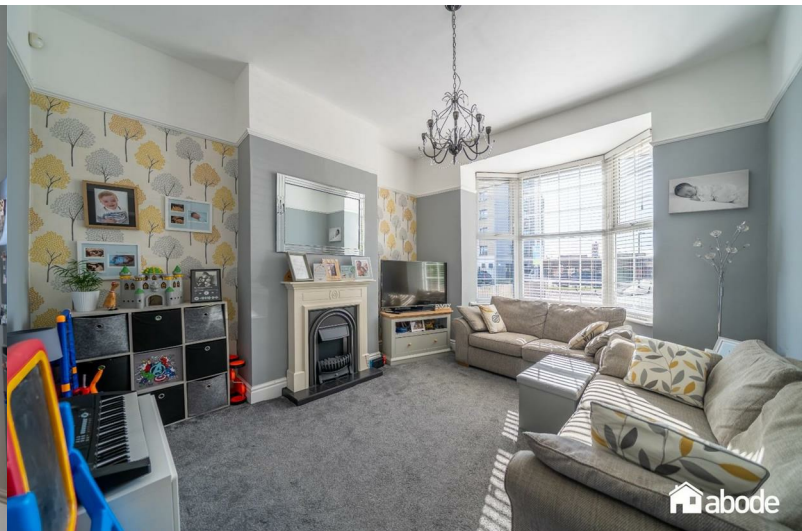

15A Church Road

Waterloo, Liverpool, L22 5NA

Offers over £220,000

15A Church Road

Waterloo, Liverpool, L22 5NA

Offers over £220,000

GROUND FLOOR 46.41 sq. m.
(499.52 sq. ft.)

1ST FLOOR 48.14 sq. m.
(518.16 sq. ft.)