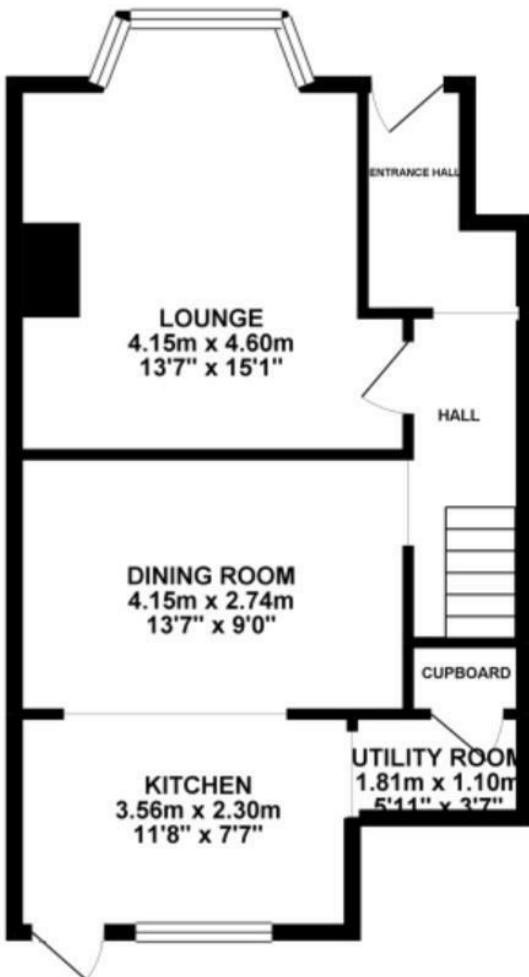

TOTAL FLOOR AREA : 94.55 sq. m. (1017.68 sq. ft.) approx.

Made with Metropix ©2024