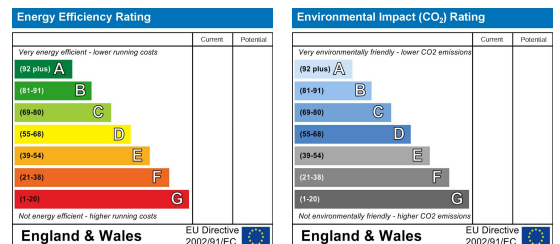

Energy Efficiency Graph

82 Coronation Road, Crosby, Liverpool L23 5RH

Tel: 0151 909 3003
Email: crosby@abode.group.co.uk
Web: www.abode-group.co.uk

6 Allerton Road, Mossley Hill, Liverpool, L18 1LN

Tel: 0151 601 3003
Email: allerton@abode-group.co.uk
Web: www.abode-group.co.uk

2 Chapel Lane, Formby, Liverpool, L37 4DU

Tel: 01704 827 402
Email: formby@abode-group.co.uk
Web: www.abode-group.co.uk