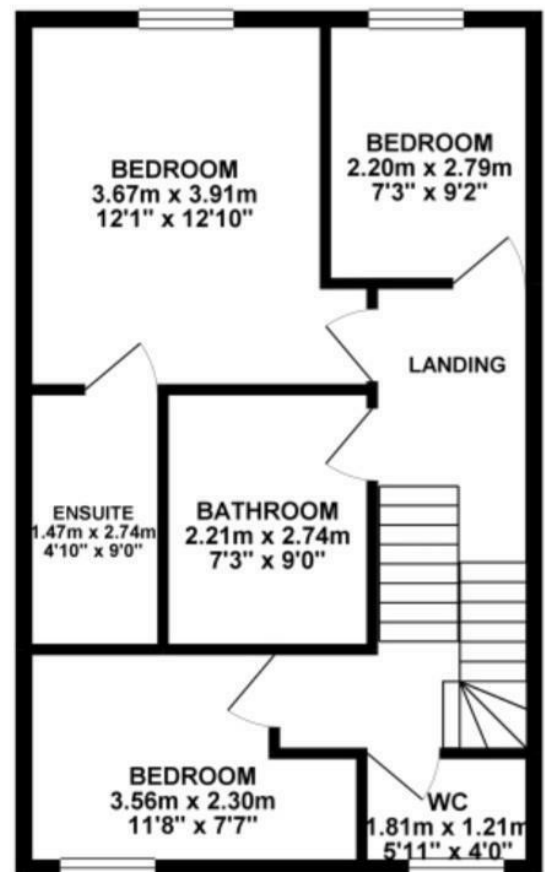

TOTAL FLOOR AREA : 94.55 sq. m. (1017.68 sq. ft.) approx.

Made with Metropix ©2024