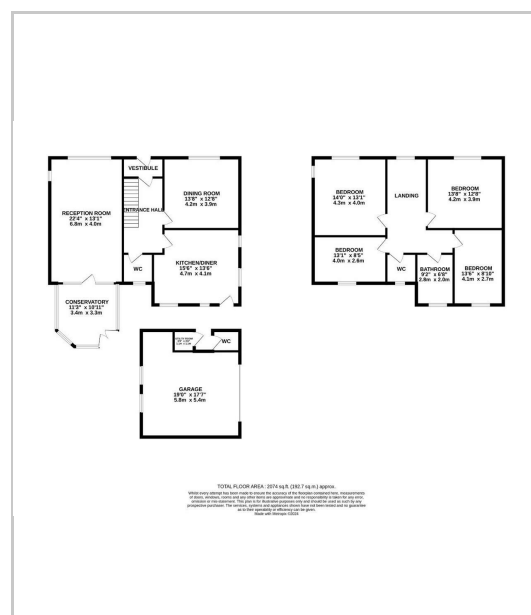

The ground floor comprises an entrance porch, a spacious hallway with original parquet flooring, a front snug room, a large lounge, and a conservatory with a "cosy roof." Additionally, there is a stunning kitchen/breakfast area and a downstairs wet room with a WC.

The first floor features four double bedrooms and a modern family bathroom. Outside, the beautifully landscaped wrap-around garden includes a secluded area with a summer house and access to a double garage with a utility area. The side of the property boasts a private driveway with gates, providing off-road parking for several cars. The home also benefits from double-glazed windows and gas central heating.

EPC RATING - D
LEASEHOLD

Area Map

Floor Plans

Energy Efficiency Graph

These particulars, whilst believed to be accurate are set out as a general outline only for guidance and do not constitute any part of an offer or contract. Intending purchasers should not rely on them as statements of representation of fact, but must satisfy themselves by inspection or otherwise as to their accuracy. No person in this firm's employment has the authority to make or give any representation or warranty in respect of the property.