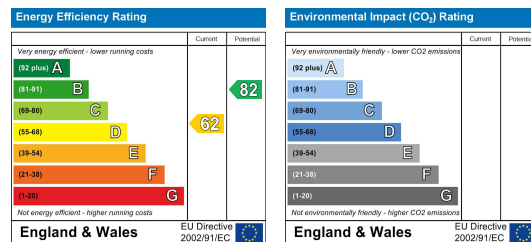

EPC RATING - D
LEASEHOLD

Area Map

Floor Plans

Energy Efficiency Graph

These particulars, whilst believed to be accurate are set out as a general outline only for guidance and do not constitute any part of an offer or contract. Intending purchasers should not rely on them as statements of representation of fact, but must satisfy themselves by inspection or otherwise as to their accuracy. No person in this firm's employment has the authority to make or give any representation or warranty in respect of the property.