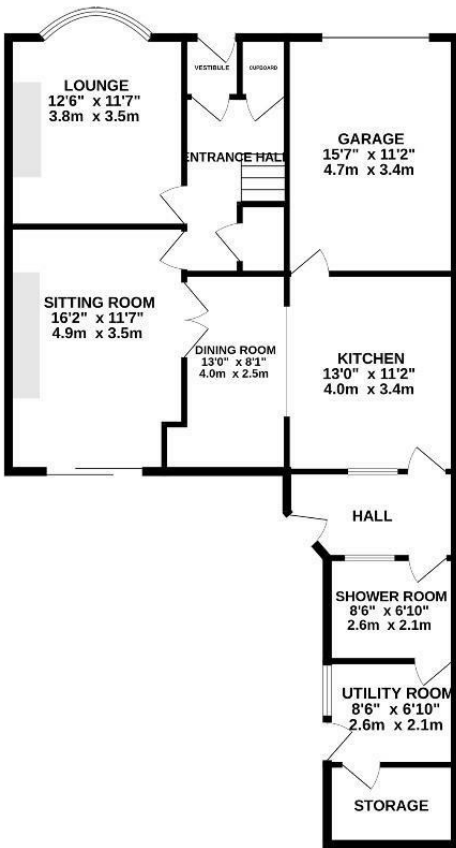

80 The Northern Road

Crosby, Liverpool, L23 2RQ

Offers over £300,000

TOTAL FLOOR AREA : 1773 sq.ft. (164.7 sq.m.) approx.