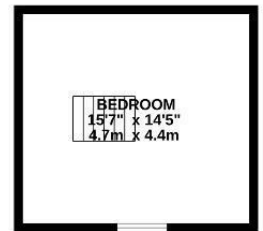

80 The Northern Road

Crosby, Liverpool, L23 2RQ

Offers over £300,000

TOTAL FLOOR AREA : 1773 sq.ft. (164.7 sq.m.) approx.