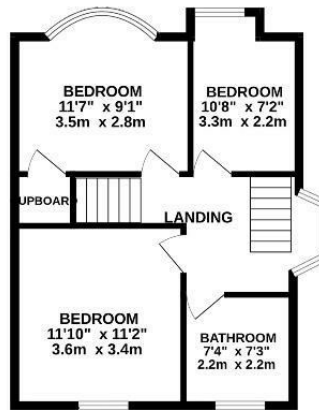

80 The Northern Road

Crosby, Liverpool, L23 2RQ

Offers over £300,000

TOTAL FLOOR AREA : 1773 sq.ft. (164.7 sq.m.) approx.